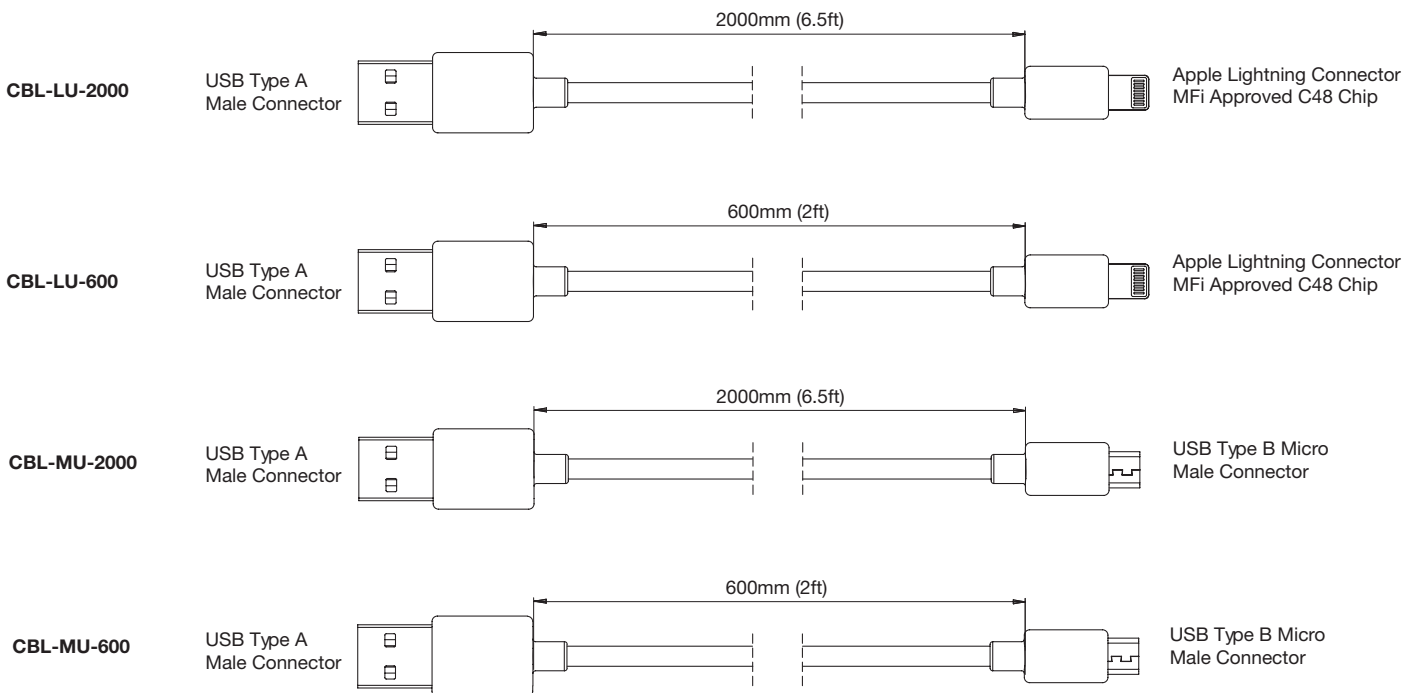

ROKK Cable

Part No. CBL-LU-2000 / CBL-MU-2000 / CBL-LU-600 / CBL-MU-600

Designed and engineered by the outdoor technologies experts, the new ROKK cables are the ultimate rugged outdoor USB charge/sync cable range. Available in two durable lengths; 60cm/2M and with two industry standard connector options (Apple Lightning or Micro USB). All models feature a high-spec core that ensures super fast charge/ sync whatever the application or environment.

Product Highlights	1. Thick 3.8mm cable diameter
	2. Available in two lengths
	3. Available in two connector types
	4. Super fast charge / sync
	5. MFi approved (Lighting models)
Application	

Cable	3.8mm
Material	TPE
Output voltage	USB 5V
Output current	2.4A Sync and Charge
Approvals	MFi approved (lighting models)
Cable Lengths	2000mm (6.5ft) / 600mm (2ft)
Connector 1	USB A
Connector 2	i. Apple Lightning Connector ii. Micro USB