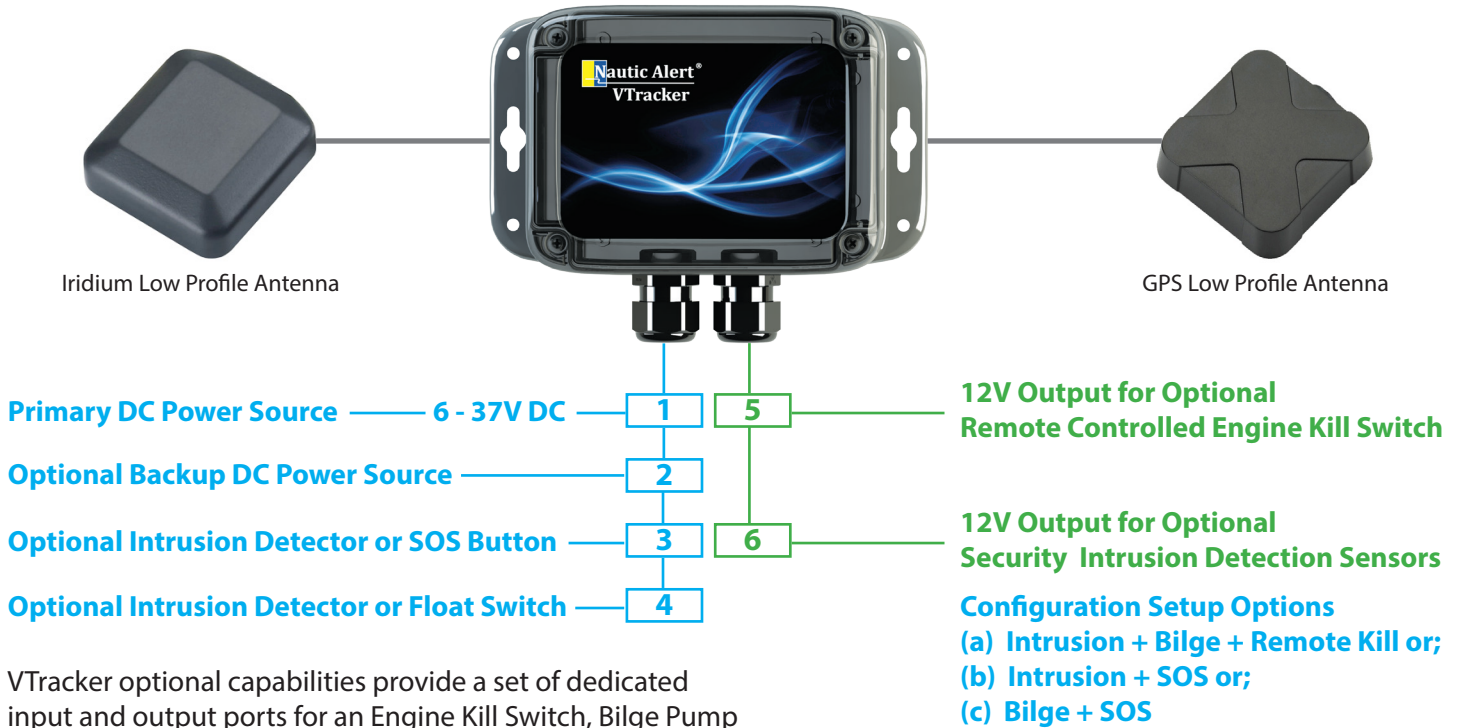

SMART Geofence & Anchor Alarm

Engine Kill Switch Output

Bilge Pump Switch Input

Intrusion Detection

Cloud Watch Anti-Theft

Battery Volts & Trending

Backup Battery Input

SOS Button Input

Compliant with Insurance Requirements.

 **Nautic Alert[®]**
VTracker

Nautic Alert VTracker™ tracks the location of your boat or yacht in real-time with unmatched precision. Using the award-winning Nautic Alert SMART geofence technology, it will learn and detect the location and a change to the location in as little as 250 ft with the included low profile antennas, or 50 ft. with the optional performance antennas using an onboard self-aware geofence, rather than a web-based geofence. VTracker also provides anchor alarm capability, while meeting or exceeding insurance requirements.

VTracker optional capabilities provide a set of dedicated input and output ports for an Engine Kill Switch, Bilge Pump Switch, Intrusion Detection, Backup Battery and SOS button.

VTracker communicates through most fiberglass and composite hulls with the included low profile antennas. Integrated push buttons and LEDs offer a quick setup and ability to test features during installation without requiring live connectivity. **Optional high performance antennas and LMR cables are also available as alternative options to the included low profile antennas to detect change as little as 50 ft.**