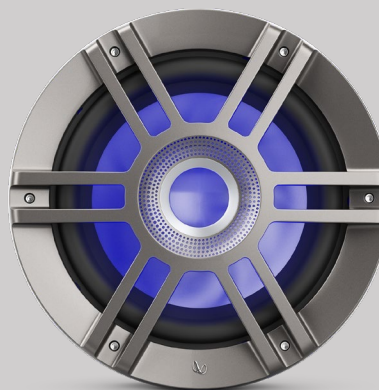

KAPPAMPK415

- marine digital media receiver
- works with your boat's NMEA 2000 system
- works with SiriusXM's satellite radio tuner
- RGB Control with MIL-LEDPWR box
- compact design fits into standard gauge openings
- built-in 2-ohm stable amplifier (25 watts RMS/50 peak x 4 channels)
- built-in Bluetooth with ID tagging for music streaming
- global AM/FM/WB tuner
- marine-rated watertight face
- inputs: rear aux input, rear charging USB input (for USB drives); video input
- outputs: 6-channel preamp outputs (2-volt front, rear, and sub)
- warranty: 1 year

REFPRV415

INF4555A

- 5-channel marine amplifier
- 45 watts RMS x 4 + 320 watts RMS x 1 at 4 ohms
- 65 watts RMS x 4 + 500 watts RMS x 1 at 2 ohms
- 130 watts RMS x 2 bridged at 4 ohms + 500 watts
- Class D amp technology
- front and rear channels:
 - variable high- and low-pass filters
- subwoofer channel:
 - low-pass filter
 - bass boost on subwoofer
 - phase switch (0, 180 degrees)

KAPPA6125M

- 6-1/2" 2-way marine speakers (pair)
- multi-color RGB LED lights
- Plus One woofer cone for outstanding performance
- grille-mounted Mylar tweeter
- one-piece cast polymer basket
- IPX5 rated for water resistance
- power handling: 100 watts RMS (300 peak)

KAPPA1050M

- 10" marine subwoofer with multi-color RGB LED lights
- choose 2- or 4-ohm impedance with the flip of a switch
- polypropylene cone with rubber surround
- one-piece cast polymer basket
- IPX5 rated for water resistance
- available in Titanium or White