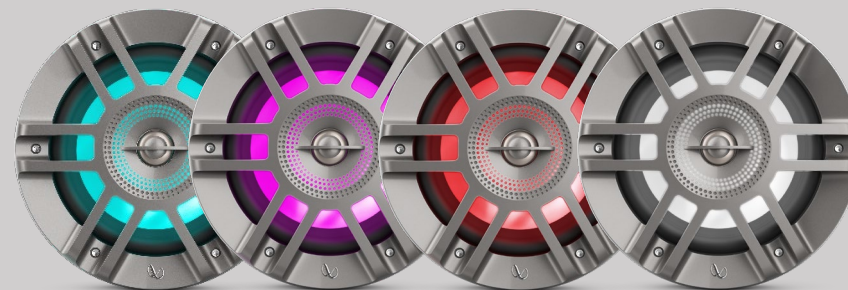

KAPPAMPK415

- marine digital media receiver
- works with your boat's NMEA 2000 system
- works with SiriusXM's satellite radio tuner
- RGB Control with MIL-LEDPWR box
- compact design fits into standard gauge openings
- built-in 2-ohm stable amplifier (25 watts RMS/50 peak x 4 channels)
- built-in Bluetooth with ID tagging for music streaming
- global AM/FM/WB tuner
- marine-rated watertight face
- inputs: rear aux input, rear charging USB input (for USB drives); video input
- outputs: 6-channel preamp outputs (2-volt front, rear, and sub)
- warranty: 1 year

REFPRV415

INF4555A

- 5-channel marine amplifier
- 45 watts RMS x 4 + 320 watts RMS x 1 at 4 ohms
- 65 watts RMS x 4 + 500 watts RMS x 1 at 2 ohms
- 130 watts RMS x 2 bridged at 4 ohms + 500 watts
- Class D amp technology
- front and rear channels:
 - variable high- and low-pass filters
- subwoofer channel:
 - low-pass filter
 - bass boost on subwoofer
 - phase switch (0, 180 degrees)

KAPPA6125M

- 6-1/2" 2-way marine speakers (pair)
- multi-color RGB LED lights
- Plus One woofer cone for outstanding performance
- grille-mounted Mylar tweeter
- one-piece cast polymer basket
- IPX5 rated for water resistance
- power handling: 100 watts RMS (300 peak)

KAPPA1050M

- 10" marine subwoofer with multi-color RGB LED lights
- choose 2- or 4-ohm impedance with the flip of a switch
- polypropylene cone with rubber surround
- one-piece cast polymer basket
- IPX5 rated for water resistance
- available in Titanium or White