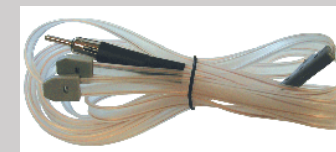

KAPPAMPK415

- •marine digital media receiver
- •works with your boat's NMEA 2000 system
- •works with SiriusXM's satellite radio tuner
- •RGB Control with MIL-LEDPWR box
- •compact design fits into standard gauge openings
- •built-in 2-ohm stable amplifier (25 watts RMS/50 peak x 4 channels)
- •built-in Bluetooth with ID tagging for music streaming
- •global AM/FM/WB tuner
- •marine-rated watertight face
- •inputs: rear aux input, rear charging USB input (for USB drives); video input
- •outputs: 6-channel preamp outputs (2-volt front, rear, and sub)
- •warranty: 1 year

REFPRV415

INF4555A

- •5-channel marine amplifier
- •45 watts RMS x 4 + 320 watts RMS x 1 at 4 ohms
- •65 watts RMS x 4 + 500 watts RMS x 1 at 2 ohms
- •130 watts RMS x 2 bridged at 4 ohms + 500 watts
- •Class D amp technology
- •front and rear channels:
  - variable high- and low-pass filters
- •subwoofer channel:
  - low-pass filter
  - bass boost on subwoofer
  - phase switch (0, 180 degrees)

KAPPA6125M

- •6-1/2" 2-way marine speakers (pair)
- •multi-color RGB LED lights
- •Plus One woofer cone for outstanding performance
- •grille-mounted Mylar tweeter
- •one-piece cast polymer basket
- •IPX5 rated for water resistance
- •power handling: 100 watts RMS (300 peak)

KAPPA1050M

- •10" marine subwoofer with multi-color RGB LED lights
- •choose 2- or 4-ohm impedance with the flip of a switch
- •polypropylene cone with rubber surround
- •one-piece cast polymer basket
- •IPX5 rated for water resistance
- •available in Titanium or White

MIL-LEDPWR

9 zone RGB Control through REFPRV415 head unit

Dipole Antenna

USB Extender