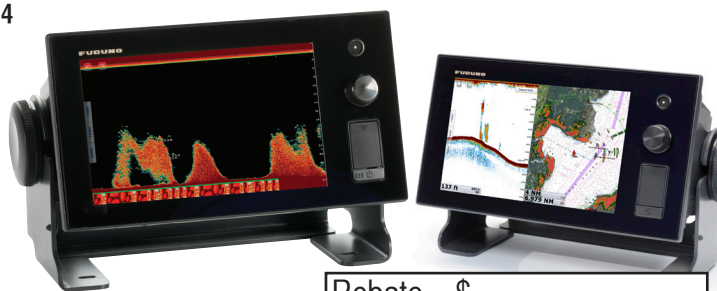

Maximum 4 eligible products

Rebate = \$

Add the rebate amounts for all TZT9, TZT14 and MFDBB products purchased.

COLOSSAL NavNet Rebate!

\$1,000 Each!

- \$1,000 Back on NavNet 3D MFD8
- \$1,000 Back on NavNet 3D MFD12
- \$1,000 Back on NavNet TZtouch TZTB8