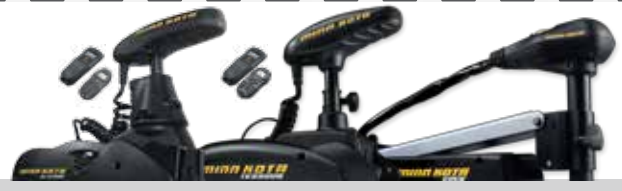

QUALIFYING MOTORS AMERICAN EXPRESS PREPAID CARD MAIL-IN REBATE

Ultra

Ultra 112 - **$112**   Ultra 80 - **$80**

Terrova

Terrova 112 w/ i-Pilot Link pre-installed - **$112**
Terrova 112 w/ i-Pilot pre-installed - **$112**
Terrova 80 w/ i-Pilot Link pre-installed - **$80**
Terrova 80 w/ i-Pilot pre-installed - **$80**
Terrova 55 w/ i-Pilot Link pre-installed - **$55**
Terrova 55 w/ i-Pilot pre-installed - **$55**

Edge

Edge 70 Foot Control - **$70**
Edge 55 Foot Control - **$55**
Edge 45 Foot Control - **$45**

For questions regarding your rebate, call **(800) 253-3704**.
Track the status at <https://minnkota.4myrebate.com>
Please allow 8-10 weeks for delivery (10-12 weeks in Canada)

PLEASE PRINT LEGIBLY - USE BLACK INK

First Name:

Last Name:

Mailing Address:

City:

State/Province*:   Zip Code (US):   Postal Code (Canada)*:   Phone:

E-mail Address (optional):

☐ Check here to receive special offers, discounts and other e-mail communications from Minn Kota.

I have read and agree to the terms of this rebate.

Signature: _____