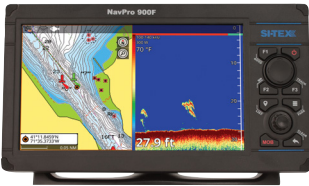

### SI-TEX "BUNDLEROOSKI" WINTER REBATES

Just in time for the 2025 Winter Boat Show season, SI-TEX is offering big bucks back when bundling professional-grade navigation and fish finding electronics with a new Echonautics CB101 Thru Hull transducer w/fairing block