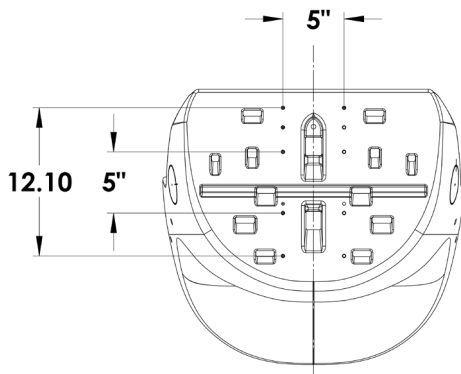

ANCLOTE BUCKET SEAT

Introducing the Anclote Bucket Seat – the perfect combination of comfort, durability, functionality, and style. Longer boat rides in the Anclote Bucket Seat are instantly more enjoyable because of its state-of-the-art design with an integrated seat suspension – a mesh, shock-absorbing system that is integrated into the injection-molded seat bottom. The Anclote Bucket Seat also features plush cushioning, a wrap-around body style accented with premium diamond quilting, and an adjustable bolster – allowing for boaters to stand and steer when at the helm. This premium-quality bucket seat features high-density, anti-bacterial foam padding and marine-grade vinyl fabric treated with anti-microbial and UV stabilizers.

PART NUMBER	DESCRIPTION	WIDTH	DEPTH	HEIGHT	COLOR	UNIT	CoO	STD. PK.	UPC
BA1-25WHT	Anclote Diamond Bucket Seat	25.5"	27"	24.75"	White	Each	USA	1	631195091919
BA1-25WHT-BLK	Anclote Diamond Bucket Seat	25.5"	27"	24.75"	Black & White	Each	USA	1	631196091925
BA1-25WHT-GRY	Anclote Diamond Bucket Seat	25.5"	27"	24.75"	Gray & White	Each	USA	1	631197091931
BA1-25GRY-BLK	Anclote Diamond Bucket Seat	25.5"	27"	24.75"	Black & Grey	Each	USA	1	631198091947