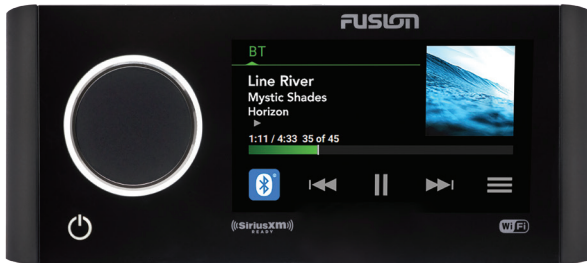

APOLLO MARINE ENTERTAINMENT SYSTEM WITH BUILT-IN WI-FI STREAMING

CODE:

MS-RA770

AUDIO SOURCES

AM / FM / Bluetooth / Wi-Fi audio streaming / PartyBus / digital optical input / USB audio / AUX x 2 / UPnP / MTP / SiriusXM-Ready (for USA only, requires optional SiriusXM connect vehicle tuner) / DAB+ ready (available in Europe and Australia only, does not support traffic and weather)

WIRED
WIRELESS

KEY FEATURES

3 YEAR WARRANTY

HIGH QUALITY AUDIO THROUGH DSP

The power of Fusion's Digital Signal Processing (DSP) enables the optimization of Fusion speakers in each audio zone on your vessel. Our system approach ensures every step of the audio chain is optimized through calculations by our engineers to deliver a technically superior listening experience – without the need for you to have a technical understanding. From the kick drum to your eardrum Fusion DSP reproduces your music the way the musicians intended.

WORLD'S FIRST MARINE WI-FI STEREO

Wi-Fi audio streaming delivers higher quality audio through Wi-Fi's exceptionally faster data transfer rate in comparison with Bluetooth. PartyBus over Wi-Fi allows for quick and simple network setup.

FUSION-PARTYBUS

The power of PartyBus kicks in when you add more PartyBus enabled stereos to your entertainment system. Each additional PartyBus enabled stereo gives you the option to join Party Mode and play the same perfectly synced audio source through the entire vessel. Switch into Personal Mode and listen to available audio sources from your stereo in the area of your choice without disrupting Party Mode in the other areas of the vessel.