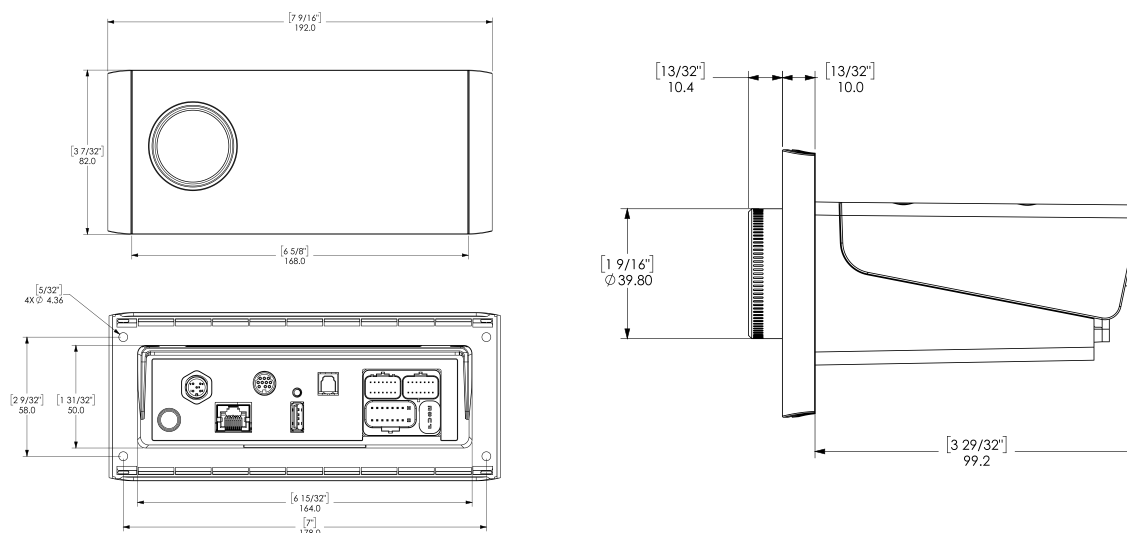

DIMENSIONS

[Inches]
mm