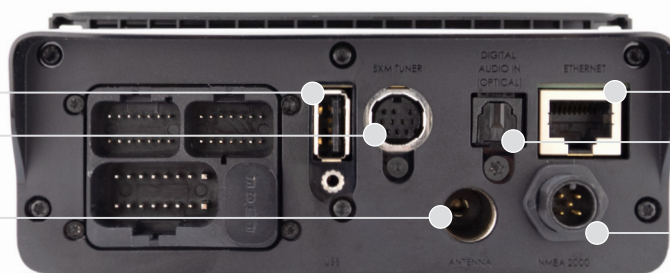

The compact design of the Apollo 670 increases installation options and versatility making it easier to get a premium marine stereo onboard.

(*) When connected to a wireless router or integrated into a Wi-Fi enabled Apollo Series stereo network.

REAR VIEW

USB PORT

SiriusXM

ANTENNA /
DAB100A

ETHERNET PORT

OPTICAL AUDIO IN

NMEA 2000

MS-RA670