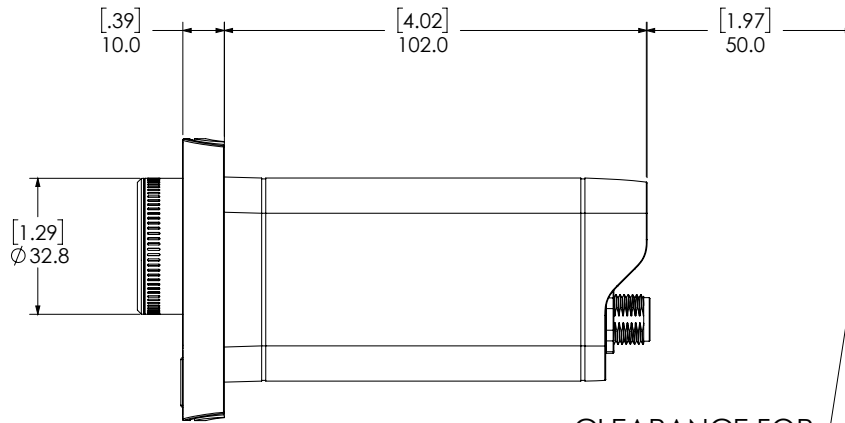

Side view

MARKETING RESOURCES

Visit

RESOURCES.FUSIONENTERTAINMENT.COM/MARINE

Visit the **Resource Centre** and get the latest articles, marketing assets, industry news and more.