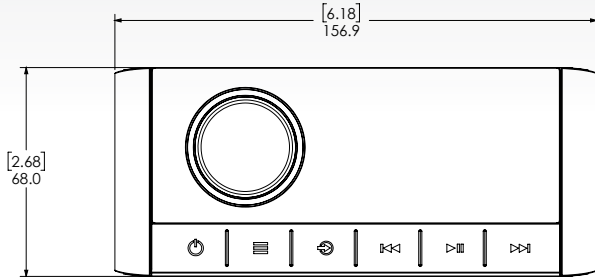

MS-RA670

APOLLO MARINE ENTERTAINMENT SYSTEM
WITH DIGITAL SIGNAL PROCESSING (DSP)

TECHNICAL DRAWINGS

Front view