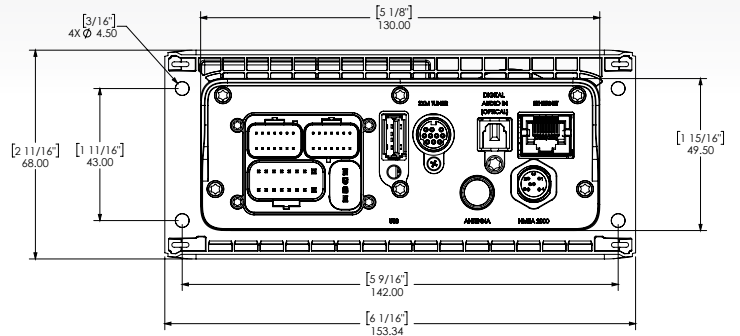

MS-RA670

APOLLO MARINE ENTERTAINMENT SYSTEM
WITH DIGITAL SIGNAL PROCESSING (DSP)

TECHNICAL DRAWINGS

Front view

Rear view

Side view

MARKETING RESOURCES

Visit