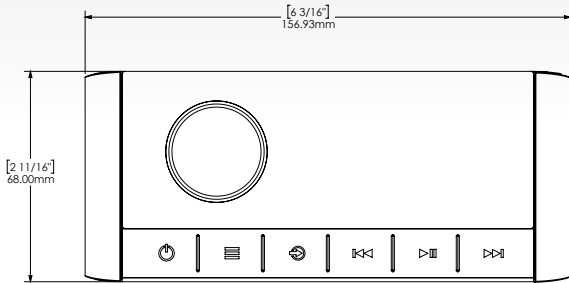

MS-RA210

MARINE STEREO
WITH DIGITAL SIGNAL PROCESSING (DSP)

TECHNICAL DRAWINGS

Front view