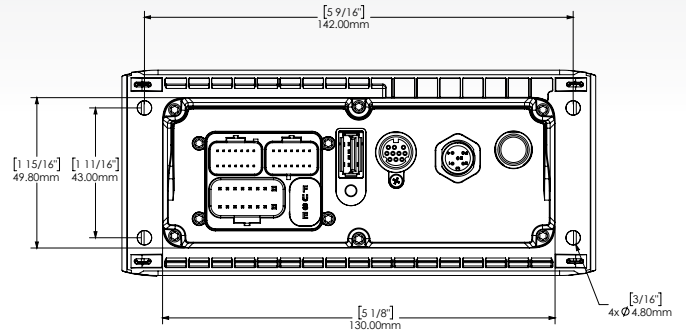

MS-RA210

MARINE STEREO
WITH DIGITAL SIGNAL PROCESSING (DSP)

TECHNICAL DRAWINGS

Front view

Rear view

MARKETING RESOURCES

Visit

RESOURCES.FUSIONENTERTAINMENT.COM/MARINE

Visit the **Resource Centre** and get the latest articles, marketing assets, industry news and more.

Logos
Product images
Merchandising

Line drawings
Web banners
Posters

Brochures
Catalogues
NPRs