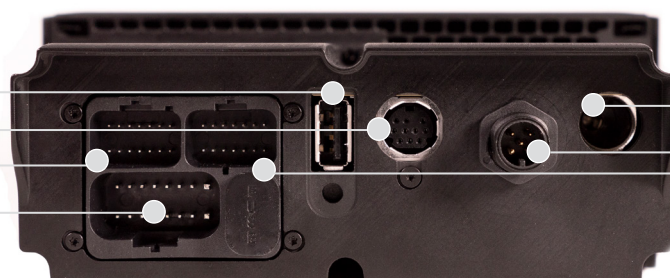

Album art support for Apple devices via Bluetooth or USB. Album art support for Android and USB devices via USB only.

With the same mounting footprint as the MS-RA205, the compact design of the MS-RA210 increases installation options and versatility making it easier to get a quality marine stereo onboard.

REAR VIEW

USB PORT

SiriusXM / DAB100A

NOT USED

POWER IN / AMPLIFIED
ZONE OUTPUTS /
CONTROL SIGNALS

AM/FM ANTENNA

NMEA 2000

AUX IN / LINE LEVEL
ZONE OUTPUTS