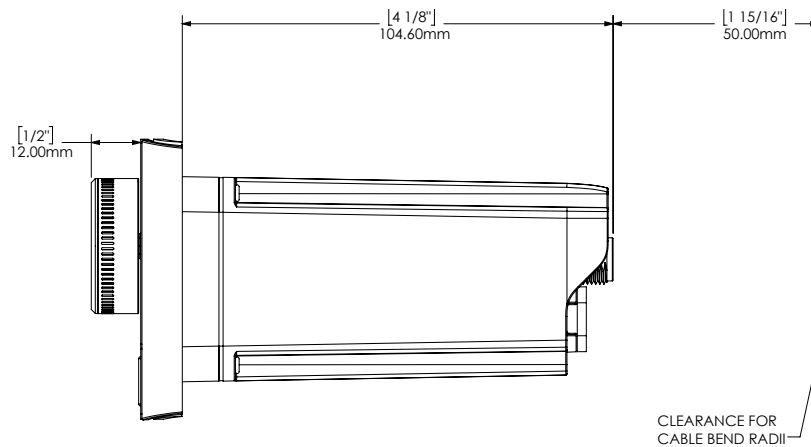

Side view

MARKETING RESOURCES

Visit

RESOURCES.FUSIONENTERTAINMENT.COM/MARINE

Visit the **Resource Centre** and get the latest articles, marketing assets, industry news and more.