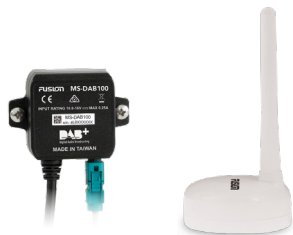

DAB+ ANTENNA

DAB+ MODULE WITH ACTIVE ANTENNA
MS-DAB100A | SKU 010-01953-10