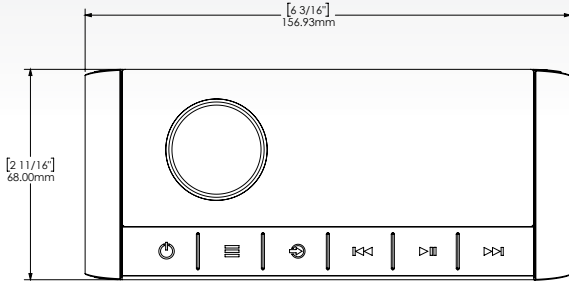

MS-RA210

MARINE STEREO
WITH DIGITAL SIGNAL PROCESSING (DSP)

TECHNICAL DRAWINGS

Front view