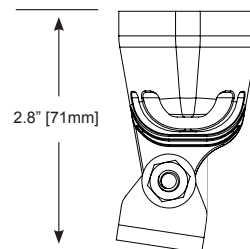

INCLUDES

- Spreader light
- 3' (1m) submersible grade cable
- SS 316 bracket
- Standard 3 year warranty

SCM-SLB4X BRACKET MOUNT VERSION