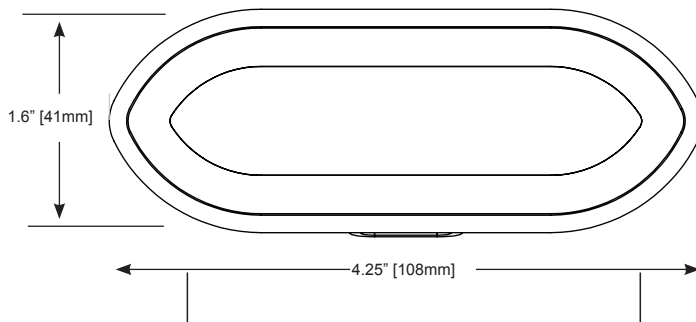

BRACKET MOUNT SPREADER LIGHT

SCM-SLB4X Series

3000 Lumens

DESCRIPTION

The Shadow-Caster™ 4X Bracket Mount Spreader Light is perfect for illuminating decks and other large areas of your boat or yacht. The bracket mount version is great to retrofit existing installations. The Shadow-Caster™ parabolic reflector design offers a 60 degree beam. It is available in single color white. The brightness can be controlled with a standard switch or Shadow-Caster Light Commander controller and NMEA 2000 interface.

SPECIFICATIONS

- 3000 lumens output
- 60 degree beam angle
- 20 watt power draw
- 10-30 volts input
- Current draw: 1.5 amps
- 6200 Kelvin cool white color temperature
- 4.25" (108mm) overall length X 1.6" (41mm) width X 2.8" (71mm) height
- IP67 waterproof design
- Durable glass lens

INCLUDES

- Spreader light
- 3' (1m) submersible grade cable
- SS 316 bracket
- Standard 3 year warranty

SCM-SLB4X BRACKET MOUNT VERSION

SCM-SLB4X SERIES LIGHT COLOR MODELS	GREAT WHITE 1 Color Light	GREAT WHITE 1 Color Light
	SCM-SLB4X-GW-WH	SCM-SLB4X-GW-BK
FLUSH MOUNT VERSION		
HOUSING COLOR	WHITE	BLACK