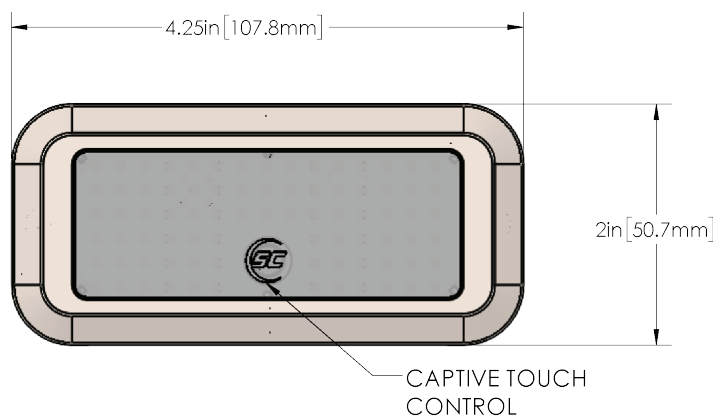

Perfect for lighting compartments, cabins, heads, galleys, and work areas, the network attachable CLS Courtesy Light is at the forefront of marine illumination innovation.

FEATURES

- On/off/dimming touch control
- Unique design for even illumination and low glare
- Shadow-NET® enabled
- RGBW or White only outputs
- Soft start feature (2 second ramp up)
- True white channel for functional lighting
- Stainless steel covers conceal mounting hardware for a clean and modern aesthetic

SPECIFICATIONS

- Up to 400 lumens of white light
- 12V DC, 300mA max current
- Stainless steel 316 polished cover
- IP67 waterproof design
- 4.25" x 2" x 0.3" [107.8 x 50.7 x 7.6mm]

INCLUDES

- 1 CLS Courtesy Light
- 1 Polished 316 stainless steel mounting cover
- 2 Screws (#6 x 0.5" SS316PH screws)
- 3 year warranty

DIMENSIONS

LIGHT COLOR	 FULL COLOR RGBW CC
MODEL #	SCM-CLS-RGBW-SS

LIGHT COLOR	 COOL WHITE
MODEL #	SCM-CLS-CW-SS

Designed & Manufactured in Clearwater, FL
© 2023 Shadow-Caster® LEDs. All Rights Reserved.