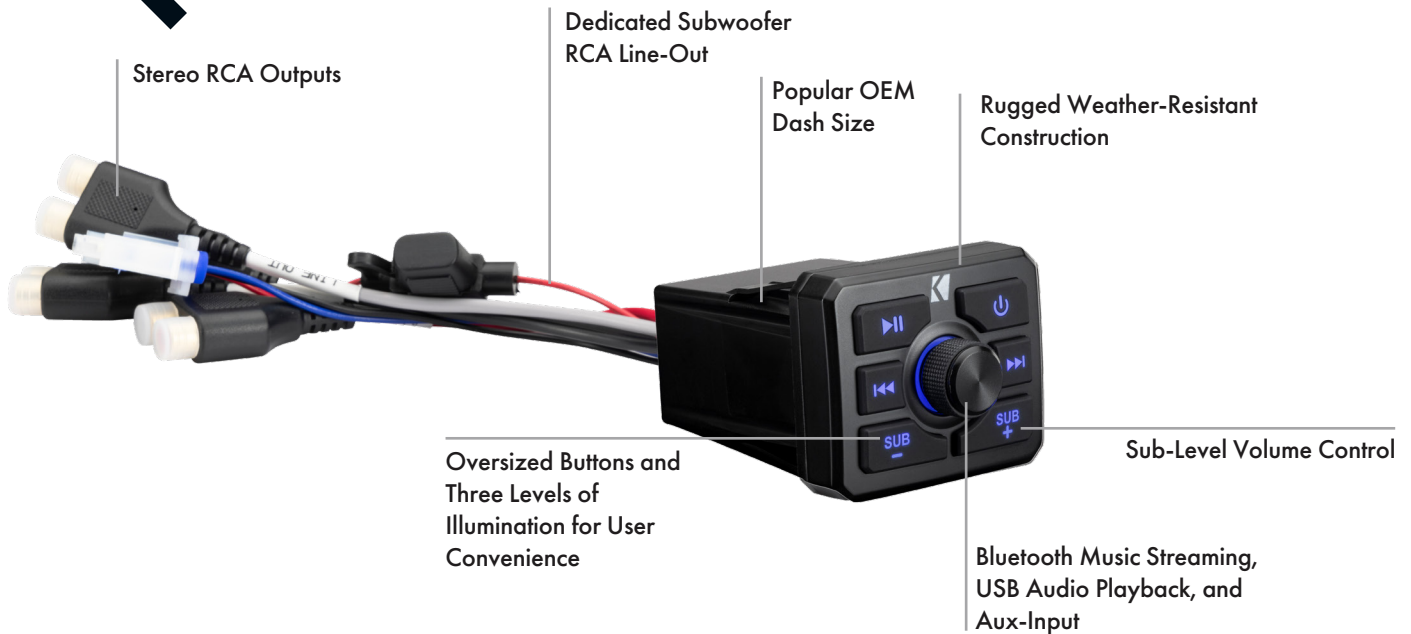

## WHAT MAKES IT SUPERIOR?

- Supports Three Popular Types of Audio Playback (Bluetooth / AUX / USB – thumb drives only)
- Includes a Dedicated Subwoofer RCA Out with Separate Sub-Level Volume Control
- Fits OEM Double-Switch Knockouts on Popular UTV Dashes

## FUNCTIONS

- Traditional Volume Rotary Knob
- Power On/Off + Source Button
- Play/Pause Button
- Subwoofer RCA Out with Sub-Level Up/Down Buttons
- Stereo RCA Line-out and Remote Turn-On

## SPECIFICATIONS

Frequency Response [Hz]	20-20k, +/-1 dB
Bluetooth Range [ft, m]	60, 18.3
Input Sensitivity [V]	1
RCA Output Voltage [V]	4
Subwoofer RCA	100Hz low-pass, 12dB/octave