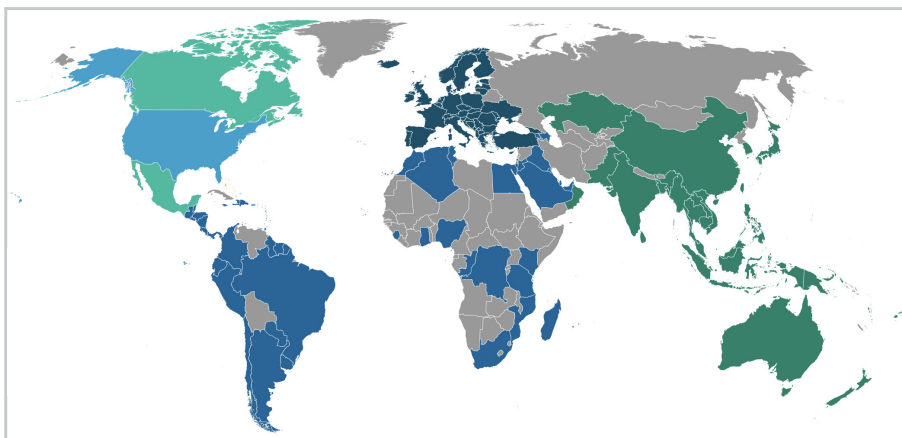

Optional Mounting Bracket Available For Simple Installation

Mounting Bracket	Pole Mounting Bracket	Rail Mounting Bracket
KVH P/N: 72-0409	Stainless pole and rail mount options available, visit: kvh.com/bracket	

Choose one or more flexible, month-to-month Coastal Plans based on where you travel. Plans include both roaming and overage on a pay-as-you-go basis:

Explore where TracNet Coastal keeps you connected: kvh.com/coastalzones

Zone 1	USA Choose a service from $1.00 per GB
Zone 2	Europe Choose a service from $2.00 per GB
Zone 3	Canada, Mexico Choose a service from $3.00 per GB
Zone 4	APAC Choose a service from $3.75 per GB
Zone 5	Global Choose a service from $10.00 per GB
Zone 6	Bahamas Coming Q1 2025

World Headquarters
KVH Industries, Inc. · Middletown, RI U.S.A.
+1 401.847.3327 · info@kvh.com

EMEA Headquarters
KVH Industries A/S · Birkerød, Denmark
+45.45.160.180 · info@emea.kvh.com

Asia-Pacific Headquarters
KVH Industries Pte Ltd. · Singapore
+65.6513.0290 · info@apac.kvh.com