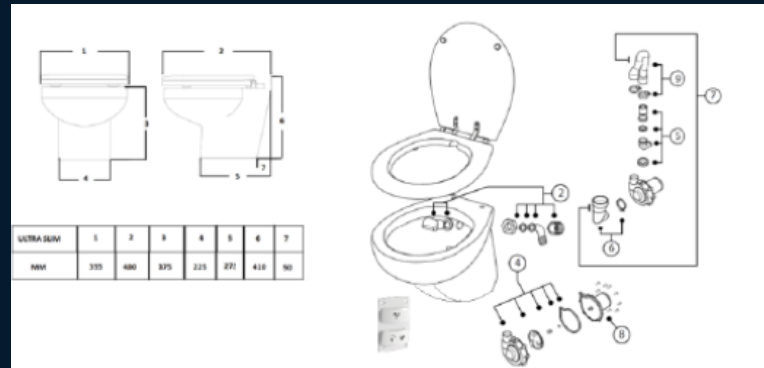

Albin Group

since 1928

ULTRA SLIM

Designed to fit into small head compartments with compact base but residential bowl. Soft close seat, beveled back to fit contours of bulkhead. Full macerator toilet with nozzle water feed for exceptional cleaning of bowl.

Eco Part No: 07-06-010

Features:

- 2 Button Function
- Rocker Switch for waste disposal and flushing
- separate flushing waste disposal and combined cycle

Premium Part No: 07-06-011

Features:

- Electronic 3 Button Function panel
- Short use
- Digital control panel
- Electronic switch
- Optional tank monitoring and lockout harness available

Manual Part No: 07-06-015

Dimensions: 19"x17"x18 1/2"

Features:

- Does not require electricity
- Hand pump to utilize water & flush
- 8 Gallon Tank
- Discharge fitting for easy pump out to a deck fitting.
- Utilizes proven marine toilets

Electric Part No: 07-06-016

Dimensions: 19"x21"x20.5"

Features:

- Utilizes a suction pump on toilet
- 8 Gallon Tank
- 1 Button Flush and Fill
- Low profile allows for ample head room
- All ceramic bowl
- Compact design, compact seats