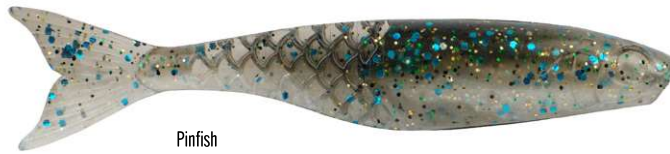

## POWERBAIT® SALTWATER POWERSTINGER

- Patented “Honeycomb” technology allows the jig or angler to drive the perfect action Back and Belly slots for accommodating a variety of rigging styles
- Infused with Saltwater PowerBait® flavor Available in standard and HD Tru colors to match any hatch or application

Material #	Model #	Color
<b>3.5in   7ct   Plastic Clam/Blister</b>		
1637639	BSWPBSPS3.5-CHCFL	Chartreuse Silver Flash
1637641	BSWPBSPS3.5-FB	Fireball
1637636	BSWPBSPS3.5-HDMM	HD Mud Minnow
1637630	BSWPBSPS3.5-HDMLT	HD Mullet
1637638	BSWPBSPS3.5-PIL	HD Pilchard
1637633	BSWPBSPS3.5-HKSH	Hickory Shad
1637637	BSWPBSPS3.5-MDM	Mud Minnow
1637631	BSWPBSPS3.5-MUL	Mullet
1637635	BSWPBSPS3.5-PINF	Pinfish
1637640	BSWPBSPS3.5-SWAMP	Swamp
<b>4.25in   5ct   Plastic Clam/Blister</b>		
1637652	BSWPBSPS4.25-CHCFL	Chartreuse Silver Flash
1637654	BSWPBSPS4.25-FB	Fireball
1637649	BSWPBSPS4.25-HDMM	HD Mud Minnow
1637643	BSWPBSPS4.25-HDMLT	HD Mullet
1637651	BSWPBSPS4.25-PIL	HD Pilchard
1637646	BSWPBSPS4.25-HKSH	Hickory Shad
1637650	BSWPBSPS4.25-MDM	Mud Minnow
1637644	BSWPBSPS4.25-MUL	Mullet
1637648	BSWPBSPS4.25-PINF	Pinfish
1637653	BSWPBSPS4.25-SWAMP	Swamp

Chartreuse Silver Flash

Fireball

HD Mud Minnow

HD Mullet

HD Pilchard

Hickory Shad

Mud Minnow

Mullet

Pinfish

Swamp