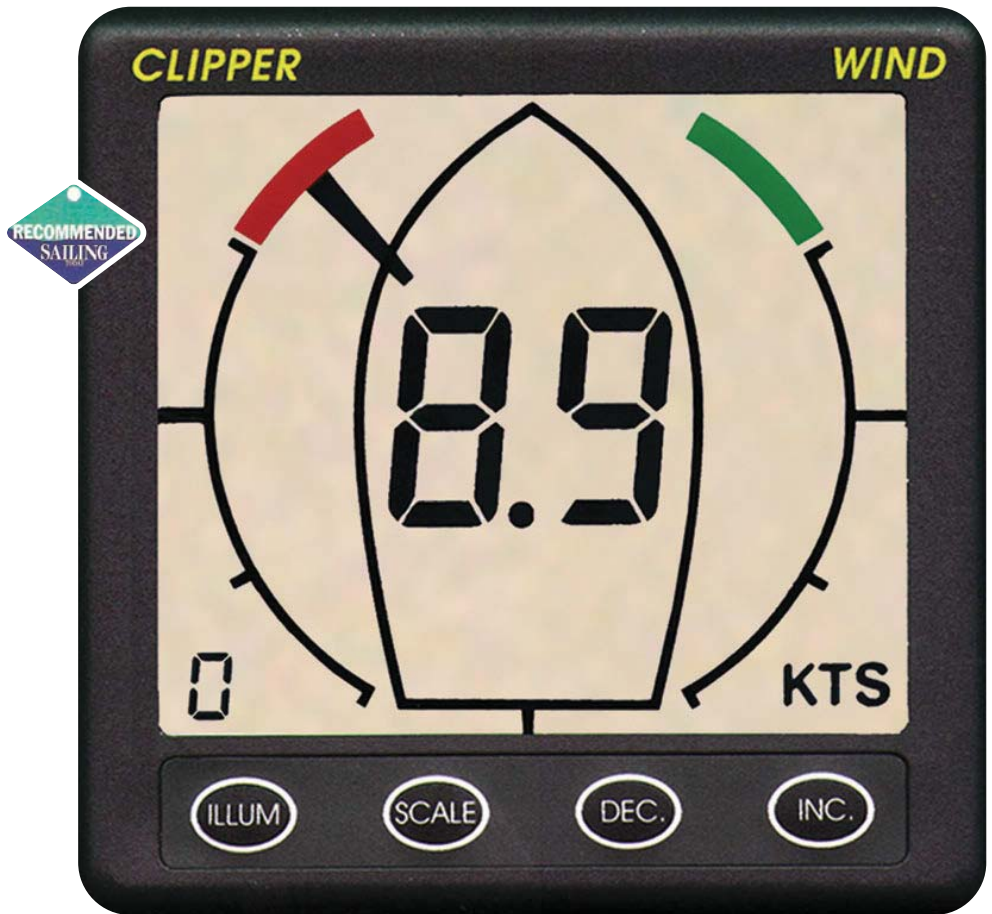

The Clipper Wind System shares the same 110mm square case as its sister instruments in the Clipper range. The display is exceptionally large and clear, with 60 segments for full 360° direction indication.

Clipper Wind System

ACTUAL SIZE