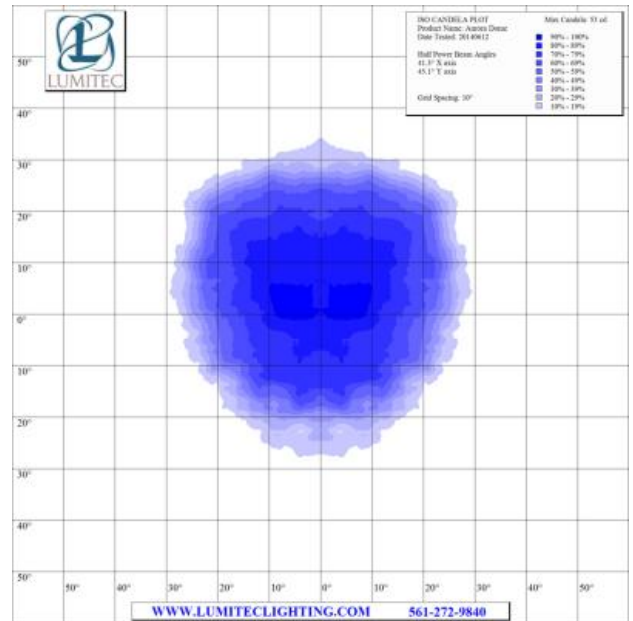

extreme environment lighting

Aurora

SKU: 101076

Color Output: White Dimming, Red Dimming

Finish: White

Our customers told us they wanted a high quality LED replacement for the ubiquitous dome light. It had to be bright, with wide even light. They wanted a clean look, an intuitive and reliable switch, and a notable level of quality. We delivered, and then added IP67 immersion protection. We then raised the bar with multiple color output options and dimming. Lumitec's Aurora Dome Light stands apart.

- Voltage: 10 - 30vDC
- 12vDC Amps: 290mA
- 24vDC Amps: 160mA
- Correlated Color Temperature: 5000
- Color Rendering Index: 70+
- Rated Watts: 4
- Lumens (White): 180
- Operating Temp (°C): -35 to +55 C
- Operating Temp (°F): -31 to + 131 F
- IP67 Compliant
- Certified Ignition Protected

Dimensions: 4.00in (10.16cm) (W) x 4.00in (10.16cm) (H) x 0.73in (1.84cm) (D)

www.lumiteclighting.com | Phone: (561) 272-9840 | info@lumiteclighting.com

ISO LUX PLOT
Product Name: Aurora Dome
Date Tested: 20140612

Max Lux at 10': 5 lx

Target Distance: 10'
Grid Spacing: 2'

- 90% - 100%
- 80% - 89%
- 70% - 79%
- 60% - 69%
- 50% - 59%
- 40% - 49%
- 30% - 39%
- 20% - 29%
- 10% - 19%