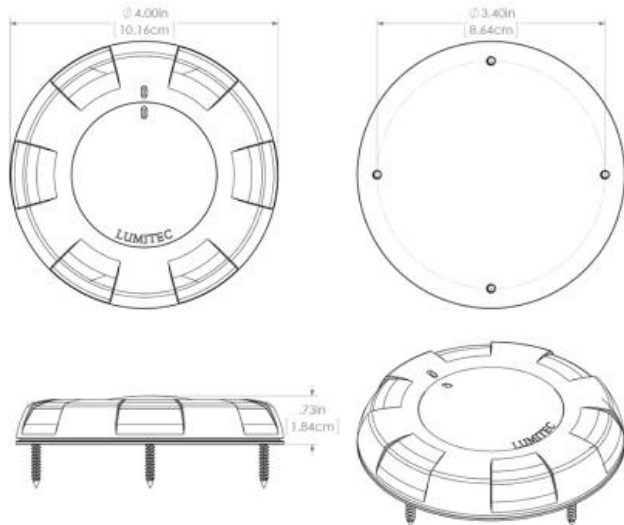

extreme environment lighting

Aurora

SKU: 101076

Color Output: White Dimming, Red Dimming

Finish: White

Our customers told us they wanted a high quality LED replacement for the ubiquitous dome light. It had to be bright, with wide even light. They wanted a clean look, an intuitive and reliable switch, and a notable level of quality. We delivered, and then added IP67 immersion protection. We then raised the bar with multiple color output options and dimming. Lumitec's Aurora Dome Light stands apart.

Dimensions: 4.00in (10.16cm) (W) x 4.00in (10.16cm) (H) x 0.73in (1.84cm) (D)

www.lumiteclighting.com | Phone: (561) 272-9840 | info@lumiteclighting.com

ISO LUX PLOT
Product Name: Aurora Dome
Date Tested: 20140612

Max Lux at 10': 5 lx

Target Distance: 10'
Grid Spacing: 2'

- 90% - 100%
- 80% - 89%
- 70% - 79%
- 60% - 69%
- 50% - 59%
- 40% - 49%
- 30% - 39%
- 20% - 29%
- 10% - 19%