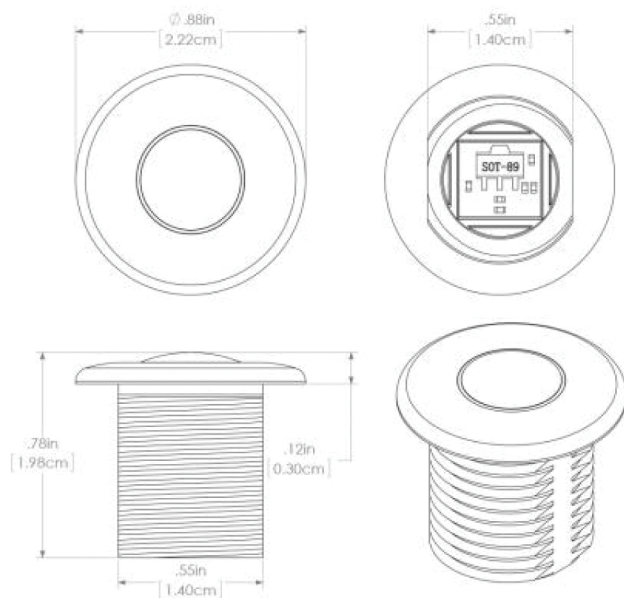

extreme environment lighting

Newt

SKU: 101084

Color Output: White Non Dimming

Finish: Polycarbonate

Wet or dry, it doesn't matter. Lumitec's Newt line was originally designed as a livewell light. But when our customers saw its small size, amazing output, and ease of installation it found use under cabinets, in storage lockers, lighting toe kicks, and even overhead. Choose white, red, or blue light. Completely sealed and IP67 compliant. Silicone gasket included.

Operating Temp (°F): -31 to + 131 F

IP67 Compliant

Certified Ignition Protected

Dimensions: 0.88in (2.22cm) (W) x 0.88in (2.22cm) (H) x 0.78in (1.98cm) (D)

www.lumiteclighting.com | Phone: (561) 272-9840 | info@lumiteclighting.com