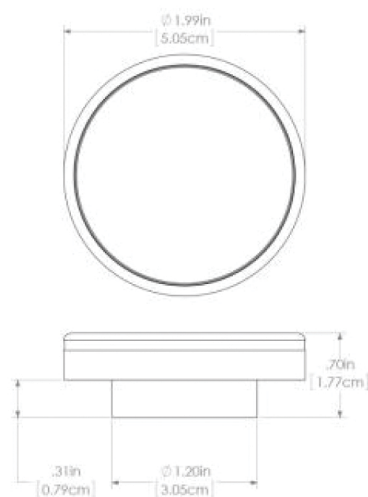

extreme environment lighting

Halo

SKU: 112803

Color Output: White Non Dimming

Finish: Brushed

Class-leading output, weatherproof construction, and the simplest installation in the industry - Lumitec's Halo Flush Mount Down Lights stand apart from the crowd. With a shallow-depth profile (less than 1/2" mounting depth) and a secure composite mounting system the lights are ideal for salons and staterooms, as well as helm stations, flybridges and hard tops. Fully sealed and IP67 compliant. Intelligent circuitry enables advanced features like dimming and multi-color control without external control modules, specialized switches, or additional wire runs. Choose white or brushed.

Operating Temp (°F): -31 to + 131 F

IP67 Compliant

Certified Ignition Protected

Dimensions: 1.99in (5.05cm) (W) x 1.99in (5.05cm) (H) x 0.70in (1.77cm) (D)

www.lumiteclighting.com | Phone: (561) 272-9840 | info@lumiteclighting.com