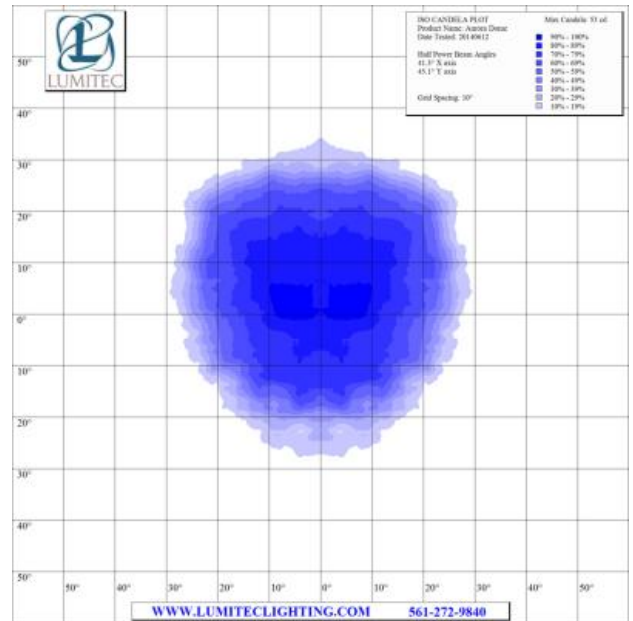

**extreme environment lighting**

**Aurora**

SKU: 101139

Color Output: White Dimming, Red Dimming

Finish: Polished Stainless Steel

Our customers told us they wanted a high quality LED replacement for the ubiquitous dome light. It had to be bright, with wide even light. They wanted a clean look, an intuitive and reliable switch, and a notable level of quality. We delivered, and then added IP67 immersion protection. We then raised the bar with multiple color output options and dimming. Lumitec's Aurora Dome Light stands apart.

- Voltage: 10 - 30vDc
- 12vDC Amps: 290mA
- 24vDC Amps: 160mA
- Correlated Color Temperature: 5000
- Color Rendering Index: 70+
- Rated Watts: 4
- Lumens (White): 180
- Operating Temp (°C): -35 to +55 C
- Operating Temp (°F): -31 to + 131 F
- IP67 Compliant
- Certified Ignition Protected

Dimensions: 4.00in (10.16cm) (W) x 4.00in (10.16cm) (H) x 0.73in (1.84cm) (D)

www.lumiteclighting.com | Phone: (561) 272-9840 | info@lumiteclighting.com

ISO LUX PLOT  
Product Name: Aurora Dome  
Date Tested: 20140612

Max Lux at 10': 5 lx

Target Distance: 10'  
Grid Spacing: 2'

- 90% - 100%
- 80% - 89%
- 70% - 79%
- 60% - 69%
- 50% - 59%
- 40% - 49%
- 30% - 39%
- 20% - 29%
- 10% - 19%