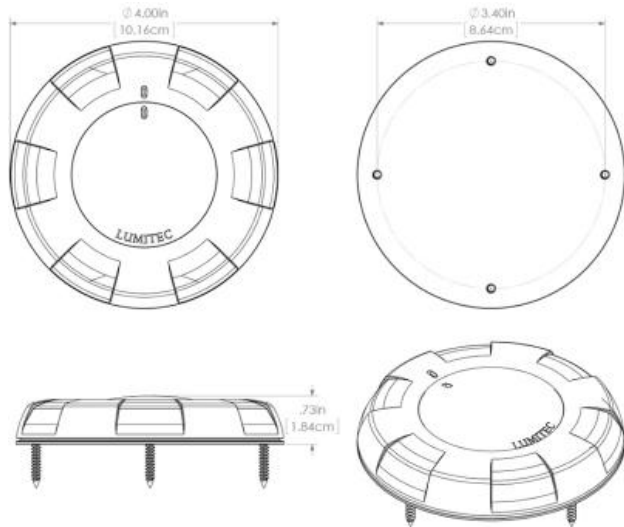

**extreme environment lighting**

**Aurora**

SKU: 101139

Color Output: White Dimming, Red Dimming

Finish: Polished Stainless Steel

Our customers told us they wanted a high quality LED replacement for the ubiquitous dome light. It had to be bright, with wide even light. They wanted a clean look, an intuitive and reliable switch, and a notable level of quality. We delivered, and then added IP67 immersion protection. We then raised the bar with multiple color output options and dimming. Lumitec's Aurora Dome Light stands apart.

Dimensions: 4.00in (10.16cm) (W) x 4.00in (10.16cm) (H) x 0.73in (1.84cm) (D)

www.lumiteclighting.com | Phone: (561) 272-9840 | info@lumiteclighting.com

ISO LUX PLOT  
Product Name: Aurora Dome  
Date Tested: 20140612

Max Lux at 10': 5 lx

Target Distance: 10'  
Grid Spacing: 2'

- 90% - 100%
- 80% - 89%
- 70% - 79%
- 60% - 69%
- 50% - 59%
- 40% - 49%
- 30% - 39%
- 20% - 29%
- 10% - 19%