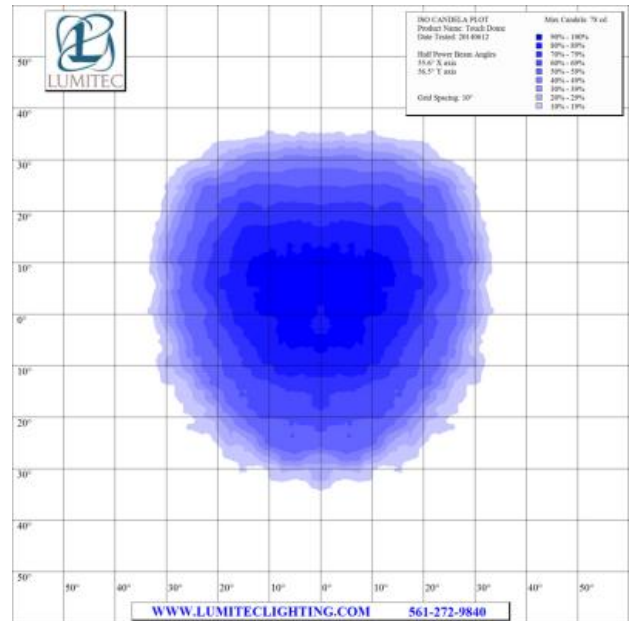

extreme environment lighting

TouchDome

SKU: 101098

Color Output: White Dimming, Red Dimming

Finish: Polished Stainless Steel

Brilliantly designed. That is what you will think when you use Lumitec's innovative new Touch Dome. Of course the light is completely sealed and has no o-rings, baffles, or switches to wear out. But more impressively, unlike old-technology capacitive or e-field switches, the Touch Dome is reliable even when wet or with gloves. Proprietary Optical Field Sense technology provides on, off, color change and even dimming. Beautifully designed, elegantly functional.

- Voltage: 10 - 30vDC
- 12vDC Amps: 410mA
- 24vDC Amps: 215mA
- Correlated Color Temperature: 5000
- Color Rendering Index: 70+
- Rated Watts: 6
- Lumens (White): 244
- Operating Temp (°C): -35 to +55 C
- Operating Temp (°F): -31 to + 131 F
- IP67 Compliant
- Certified Ignition Protected

Dimensions: 6.75in (17.15cm) (W) x 6.75in (17.15cm) (H) x 3.18in (8.06cm) (D)

www.lumiteclighting.com | Phone: (561) 272-9840 | info@lumiteclighting.com

ISO LUX PLOT
Product Name: Touch Dome
Date Tested: 20140612

Max Lux at 10': 8 lx

Target Distance: 10'
Grid Spacing: 2'

- 90% - 100%
- 80% - 89%
- 70% - 79%
- 60% - 69%
- 50% - 59%
- 40% - 49%
- 30% - 39%
- 20% - 29%
- 10% - 19%