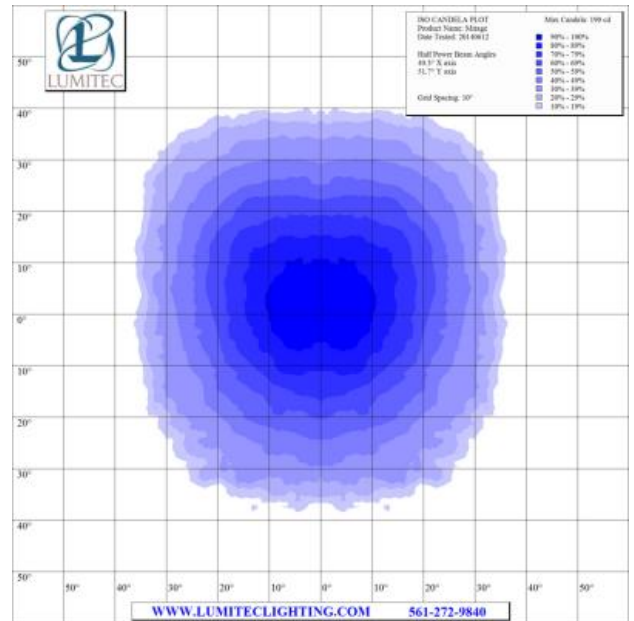

**extreme environment lighting**

**Mirage**

SKU: 113193

Color Output: White Non Dimming

Finish: Glass

With multiple improvements for 2014, Lumitec's Mirage down lights remain the best performing down light on the market today. Utilizing the most efficient emitters commercially available, Mirage boasts incredible output and a profile that is among the slimmest in the industry. In field studies Mirage exceeded the output of 20 watt halogens.\* Equally suited to elegant salons or no-nonsense T-tops. (\*6 watt devices will exceed output of 20 watt halogens, 3 watt devices will exceed output of 10 watt halogens).

- Voltage: 10 - 30vDC
- 12vDC Amps: 315mA
- 24vDC Amps: 175mA
- Correlated Color Temperature: 5000
- Color Rendering Index: 70+
- Rated Watts: 4
- Lumens (White): 145
- Operating Temp (°C): -35 to +55 C
- Operating Temp (°F): -31 to + 131 F
- IP67 Compliant
- Certified Ignition Protected

Dimensions: 2.50in (6.35cm) (W) x 2.50in (6.35cm) (H) x 1.11in (2.81cm) (D)

www.lumiteclighting.com | Phone: (561) 272-9840 | info@lumiteclighting.com

ISO LUX PLOT  
Product Name: Mirage  
Date Tested: 20140612

Max Lux at 10': 20 lx

Target Distance: 10'  
Grid Spacing: 2'

- 90% - 100%
- 80% - 89%
- 70% - 79%
- 60% - 69%
- 50% - 59%
- 40% - 49%
- 30% - 39%
- 20% - 29%
- 10% - 19%