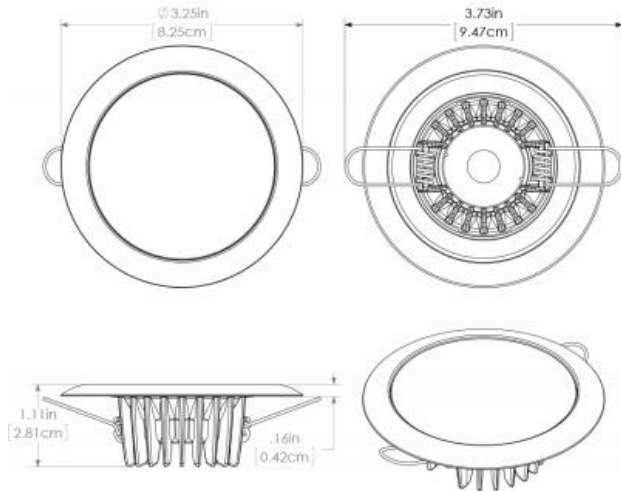

**extreme environment lighting**

**Mirage**

SKU: 113193

Color Output: White Non Dimming

Finish: Glass

With multiple improvements for 2014, Lumitec's Mirage down lights remain the best performing down light on the market today. Utilizing the most efficient emitters commercially available, Mirage boasts incredible output and a profile that is among the slimmest in the industry. In field studies Mirage exceeded the output of 20 watt halogens.\* Equally suited to elegant salons or no-nonsense T-tops. (\*6 watt devices will exceed output of 20 watt halogens, 3 watt devices will exceed output of 10 watt halogens).

- Voltage: 10 - 30vDC
- 12vDC Amps: 315mA
- 24vDC Amps: 175mA
- Correlated Color Temperature: 5000
- Color Rendering Index: 70+
- Rated Watts: 4
- Lumens (White): 145
- Operating Temp (°C): -35 to +55 C
- Operating Temp (°F): -31 to + 131 F
- IP67 Compliant
- Certified Ignition Protected

Dimensions: 2.50in (6.35cm) (W) x 2.50in (6.35cm) (H) x 1.11in (2.81cm) (D)

www.lumiteclighting.com | Phone: (561) 272-9840 | info@lumiteclighting.com

ISO LUX PLOT  
Product Name: Mirage  
Date Tested: 20140612

Max Lux at 10': 20 lx

Target Distance: 10'  
Grid Spacing: 2'

- 90% - 100%
- 80% - 89%
- 70% - 79%
- 60% - 69%
- 50% - 59%
- 40% - 49%
- 30% - 39%
- 20% - 29%
- 10% - 19%