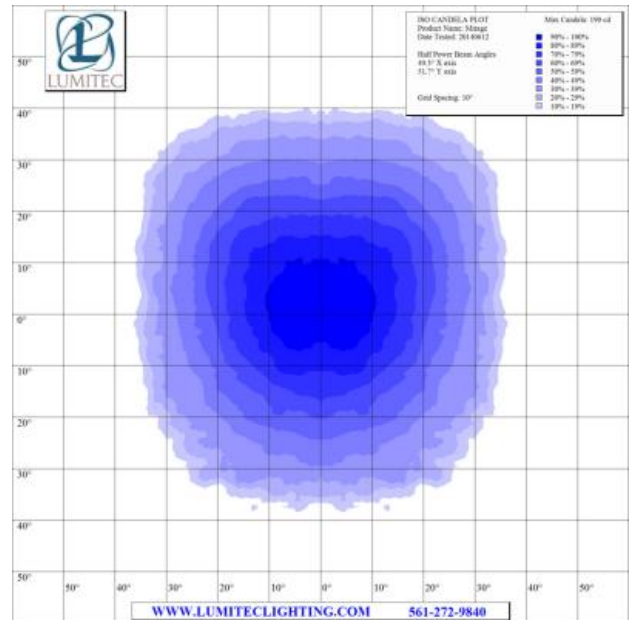

extreme environment lighting

Mirage

SKU: 113198

Color Output: White Dimming, Red Non Dimming, Blue Non Dimming
 Dimming
 Finish: Glass

With multiple improvements for 2014, Lumitec's Mirage down lights remain the best performing down light on the market today. Utilizing the most efficient emitters commercially available, Mirage boasts incredible output and a profile that is among the slimmest in the industry. In field studies Mirage exceeded the output of 20 watt halogens.* Equally suited to elegant salons or no-nonsense T-tops. (*6 watt devices will exceed output of 20 watt halogens, 3 watt devices will exceed output of 10 watt halogens).

- Voltage: 10 - 30vDC
- 12vDC Amps: 490mA
- 24vDC Amps: 250mA
- Correlated Color Temperature: 5000
- Color Rendering Index: 70+
- Rated Watts: 6
- Lumens (White): 372
- Operating Temp (°C): -35 to +55 C
- Operating Temp (°F): -31 to + 131 F
- IP67 Compliant
- Certified Ignition Protected

Dimensions: 2.50in (6.35cm) (W) x 2.50in (6.35cm) (H) x 1.11in (2.81cm) (D)

www.lumiteclighting.com | Phone: (561) 272-9840 | info@lumiteclighting.com

ISO LUX PLOT
Product Name: Mirage
Date Tested: 20140612

Max Lux at 10': 20 lx

Target Distance: 10'
Grid Spacing: 2'

- 90% - 100%
- 80% - 89%
- 70% - 79%
- 60% - 69%
- 50% - 59%
- 40% - 49%
- 30% - 39%
- 20% - 29%
- 10% - 19%