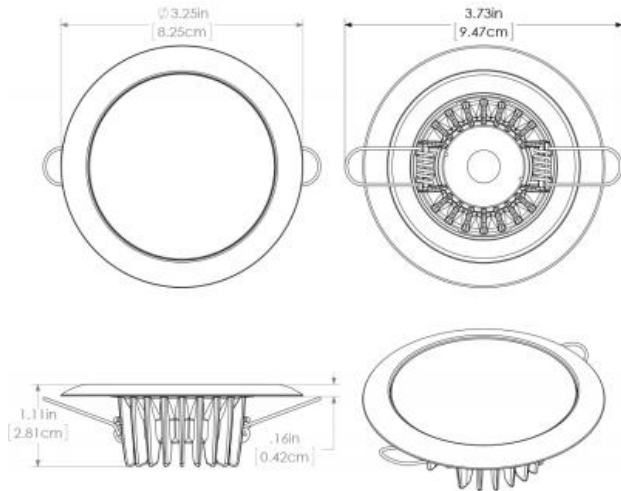

extreme environment lighting

Mirage

SKU: 113198

Color Output: White Dimming, Red Non Dimming, Blue Non Dimming
 Dimming
 Finish: Glass

With multiple improvements for 2014, Lumitec's Mirage down lights remain the best performing down light on the market today. Utilizing the most efficient emitters commercially available, Mirage boasts incredible output and a profile that is among the slimmest in the industry. In field studies Mirage exceeded the output of 20 watt halogens.* Equally suited to elegant salons or no-nonsense T-tops. (*6 watt devices will exceed output of 20 watt halogens, 3 watt devices will exceed output of 10 watt halogens).

Dimensions: 2.50in (6.35cm) (W) x 2.50in (6.35cm) (H) x 1.11in (2.81cm) (D)

www.lumiteclighting.com | Phone: (561) 272-9840 | info@lumiteclighting.com

ISO LUX PLOT
Product Name: Mirage
Date Tested: 20140612

Max Lux at 10': 20 lx

Target Distance: 10'
Grid Spacing: 2'

- 90% - 100%
- 80% - 89%
- 70% - 79%
- 60% - 69%
- 50% - 59%
- 40% - 49%
- 30% - 39%
- 20% - 29%
- 10% - 19%