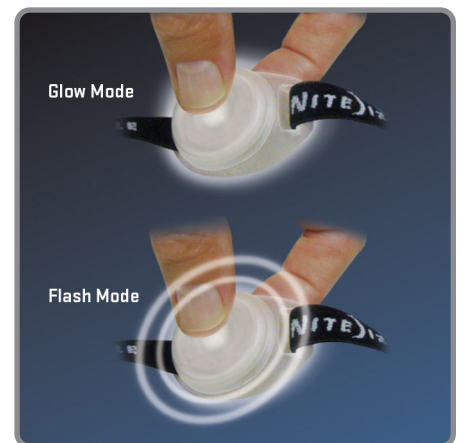

# DOMELIT™

LED Area Light

The DomeLit illuminates a four-foot area with the push of a button, creating instant visibility wherever you hang, hook, wear, or stick it.

Our DomeLit is a multi-functional LED area light that's as transportable as you need it to be. Attached to a loop of adjustable elastic, the DomeLit can be hung wherever there's a hook, bar, pole, or tree branch that it can be looped around. Once there, with a simple press of a button, it creates instant flood illumination. Perfect for tents, garages, sheds, and workrooms, the DomeLit can also be worn around your wrist or strapped to your ankle to increase personal visibility when you're working or playing outdoors at night. For semi-permanent placement, we've included an adhesive strip of hook-and-loop, which you can affix to the surface of your choice. Attach one side to the DomeLit, the other to the inside of a dark cupboard or closet, press them together, and voila! Instant overhead lighting. Powered by two replaceable, long-lasting Lithium batteries (included), the DomeLit has two modes to choose from: steady glow (for reading, working, and navigating), and continuous flash (for safety and signaling).

- ⊕ Portable LED Area Light - package includes DomeLit LED Light and
  - 1) adhesive hook & loop for attachment.
  - 2) adjustable, removable strap with quick release buckle for hanging or wearing.
- ⊕ Parabolic lens creates a flood beam that illuminates a 4 foot area
- ⊕ Bright Glow & Flash White LED provides flood illumination in two modes:
  - Glow & Flash
  - Run Time Glow Mode: 20 hours
  - Run Time Flash Mode: 25 hours
- ⊕ Easily replaceable 2 x 2016 3V lithium battery included
- ⊕ Weather resistant
- ⊕ Simple push-button on/off operation