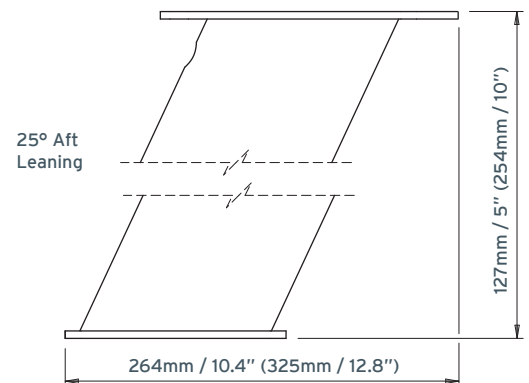

TECHNICAL INFO

APT-5-1 (APT-10-1)

PART NO.

DESCRIPTION

$ USD MSRP

APT-5-1

5" aft raked APT for 2/4kW Raymarine, Garmin & Navico BR24

299.00

APT-10-1

10" aft raked APT for 2/4kW Raymarine, Garmin & Navico BR24

325.00