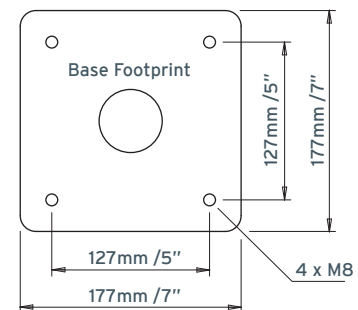

Aluminium PowerTower

NEW! Aft leaning models. Now in stock.

SCANSTRUT

designed for life at sea

**NEW!
30° AFT
LEANING**

PRODUCT INFO

Install your antenna on the cabin roof, flybridge or radar arch of your powerboat.

All the same great features but now with an aft leaning profile!

- White powder coated
- 30° aft leaning profile
- Choice of 5" or 10" heights
- Antenna fastens to PowerTower using own mounting bolts
- Pre-drilled mounting holes for ease of installation
- IP65 gland supplied to seal cable into stem for internal cable management
- Watertight base seal included - no need for messy sealant

Now in stock.

TECHNICAL INFO

APT-5-1 (APT-10-1)

PART NO.

DESCRIPTION

\$ USD MSRP

APT-5-1

5" aft raked APT for 2/4kW Raymarine, Garmin & Navico BR24