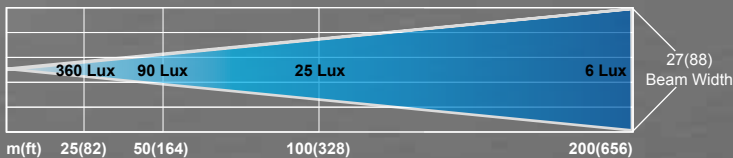

## Golight® Halogen Light Beam Dimensions

**Peak Beam Intensity: 225,000 Candela**  
**Maximum Beam Distance: 949 m / 3,113 ft**  
**Beam Angle: 8°**

Patent # - 5,673,989  
& 5,490,046