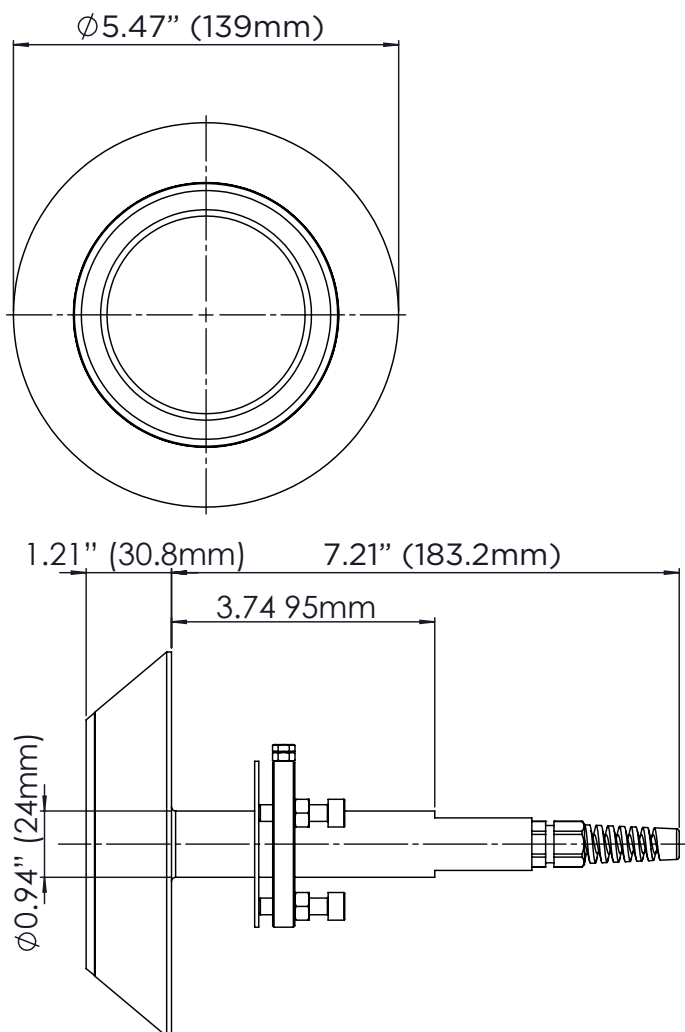

60/20° ELLIPTICAL BEAM ANGLE

A wide-angled, focused beam lights up a large area of the water.

PLUG AND PLAY

Deutsch plug-and-play quick connectors make this light a quick fit.

EASY TO CLEAN

Thanks to its Tritonium coating, a simple wipe of the lens removes any underwater growth, saving hours of scrubbing each time you use it.

THERMAL PROTECTION

In the event of overheating, the thermal protection turns off the power to avoid any damage until the unit has cooled.

2010 TH HD Gen2

BOX CONTENTS

Light Engine with 1.8m / 6' Connection Cable

12/24V DC Driver

1.8m / 6' Power Cable

Installation Manual

ACCESSORIES	PART
Delrin Isolation Sleeve for 2010 TH	001-500164
Locking Nut Kit for All Thru-Hull Models	050-000029
2m (6.5') Plug & Play Extension Cable	001-500753
6m (19.5') Plug & Play Extension Cable	001-500754
4 Way V DC Power Junction Box	001-500247
Pro Series HD Gen2 AC/Mains Power Pack	001-500755

MOUNTING RECOMMENDATIONS

Boat size	up to and over 65' (20m)
Transom / Hull spacing	3-5' (1-1.5m)
Transom quantity	2-6
Maximum hull thickness	3.5" (90mm)
Installation depth (to top of fixture)	8-10" (200-250mm)

TECHNICAL

Lumens	11400
Fixture Lumens	7000
Typical LED life expectancy	40,000+ Hours
Minimum-Maximum operating voltage DC	9-32V DC
Current / Amp draw (DC)	12V DC 5.3A 24V DC 2.7A
Approx. light penetration (avg. water quality)	59' (18m)
Approx. Light penetration (perfect water quality)	up to 140' (45+m)
Driver type	External, Reverse Polarity Protected

PHYSICAL

Driver size (L x W x H) Excluding Connectors	180x80x50mm (7.09 x 3.15 x 1.97")
Total weight	6.6lbs (3kgs)
Extension cable length (standard)	6.5' (2m)
Hole cut-out for cable entry	1" (25mm)
Material	Aluminium Bronze AB2

*Fixture Lumens rating is a measurement of total light output from a finished lighting fixture. This measurement can only be obtained from either a Goniophotometer or an Integrating sphere. Fixture Lumens is the most reliable, professional measurement of light output.