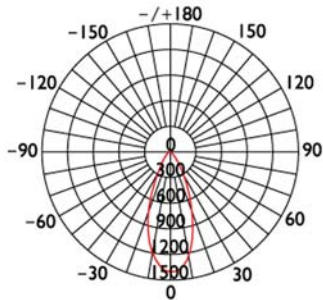

Preliminary Data Sheet

Part # LLB-55NN-81-00
12/24V AC/DC, 38 Degree, IP67
4000K Natural White
850 Lumen Output
13 Watt

IP67 PAR36/AR111 (SD24A) REPLACEMENT FOR SEALED BEAM

The new Lunasea Spreader/Foredeck LED offers superior light output, long life and requires only 13W of power. It's 38 degree beam places the light where you want it. Replaces 50W sealed beam with extra light to spare having the equivalent light output of 75W. LED's encapsulated for durable waterproof operation.

Model No.

LED Spotlight Series

Voltage: 12V-24V AC/DC

Features:

- ▶ Dexterous design for appearance, size Ø110*56mm, suitable for more fixtures, net weight only 190g, safer and easier to use, more economical for shipping freight.
- ▶ Moistureproof, salt mist proof, mildewproof, IP67.

Halogen
75W
2,000 hrs

SD24A
13W
25,000 hrs*

*AT 25°C, 3 hours/day, 7 days a Week.

AVERAGE BEAM ANGLE (50%) : 37.6 DEG

1m	1382lx	68.12cm
2m	345.5lx	136.24cm
3m	153.5lx	204.37cm
4m	86.36lx	272.49cm
5m	55.27lx	340.61cm

Height Emax Angle:37.62deg Diameter

Package

Size(CM)

62×27×18

Net Weight(KG)

6