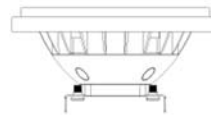

Preliminary Data Sheet

Part # LLB-55NN-81-00
12/24V AC/DC, 38 Degree, IP67
4000K Natural White
850 Lumen Output
13 Watt

IP67 PAR36/AR111 (SD24A) REPLACEMENT FOR SEALED BEAM

The new Lunasea Spreader/Foredeck LED offers superior light output, long life and requires only 13W of power. It's 38 degree beam places the light where you want it. Replaces 50W sealed beam with extra light to spare having the equivalent light output of 75W. LED's encapsulated for durable waterproof operation.

Model No.

LED Spotlight Series

Voltage: 12V-24V AC/DC

Features:

- ▶ Dexterous design for appearance, size Ø110*56mm, suitable for more fixtures, net weight only 190g, safer and easier to use, more economical for shipping freight.
- ▶ Moistureproof, salt mist proof, mildewproof, IP67.

Halogen
75W
2,000 hrs

SD24A
13W
25,000 hrs*

*AT 25°C, 3 hours/day, 7 days a Week.

AVERAGE BEAM ANGLE (50%) : 37.6 DEG

1m	1382lx	68.12cm
2m	345.5lx	136.24cm
3m	153.5lx	204.37cm
4m	86.36lx	272.49cm
5m	55.27lx	340.61cm

Height Emax Angle:37.62deg Diameter

Package

Size(CM)

62×27×18

Net Weight(KG)

6