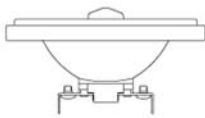

Preliminary Data Sheet

Part # LLB-55NN-81-00
12/24V AC/DC, 38 Degree, IP67
4000K Natural White
850 Lumen Output
13 Watt

IP67 PAR36/AR111 (SD24A) REPLACEMENT FOR SEALED BEAM

The new Lunasea Spreader/Foredeck LED offers superior light output, long life and requires only 13W of power. It's 38 degree beam places the light where you want it. Replaces 50W sealed beam with extra light to spare having the equivalent light output of 75W. LED's encapsulated for durable waterproof operation.

Model No.

LED Spotlight Series

Voltage: 12V-24V AC/DC

Features:

- ▶ Dexterous design for appearance, size Ø110*56mm, suitable for more fixtures, net weight only 190g, safer and easier to use, more economical for shipping freight.
- ▶ Moistureproof, salt mist proof, mildewproof, IP67.

Halogen
75W
2,000 hrs

SD24A
13W
25,000 hrs*

*AT 25°C, 3 hours/day, 7 days a Week.

AVERAGE BEAM ANGLE (50%) : 37.6 DEG

1m	1382lx	68.12cm
2m	345.5lx	136.24cm
3m	153.5lx	204.37cm
4m	86.36lx	272.49cm
5m	55.27lx	340.61cm

Height Emax Angle:37.62deg Diameter

Package

Size(CM)

62×27×18

Net Weight(KG)

6