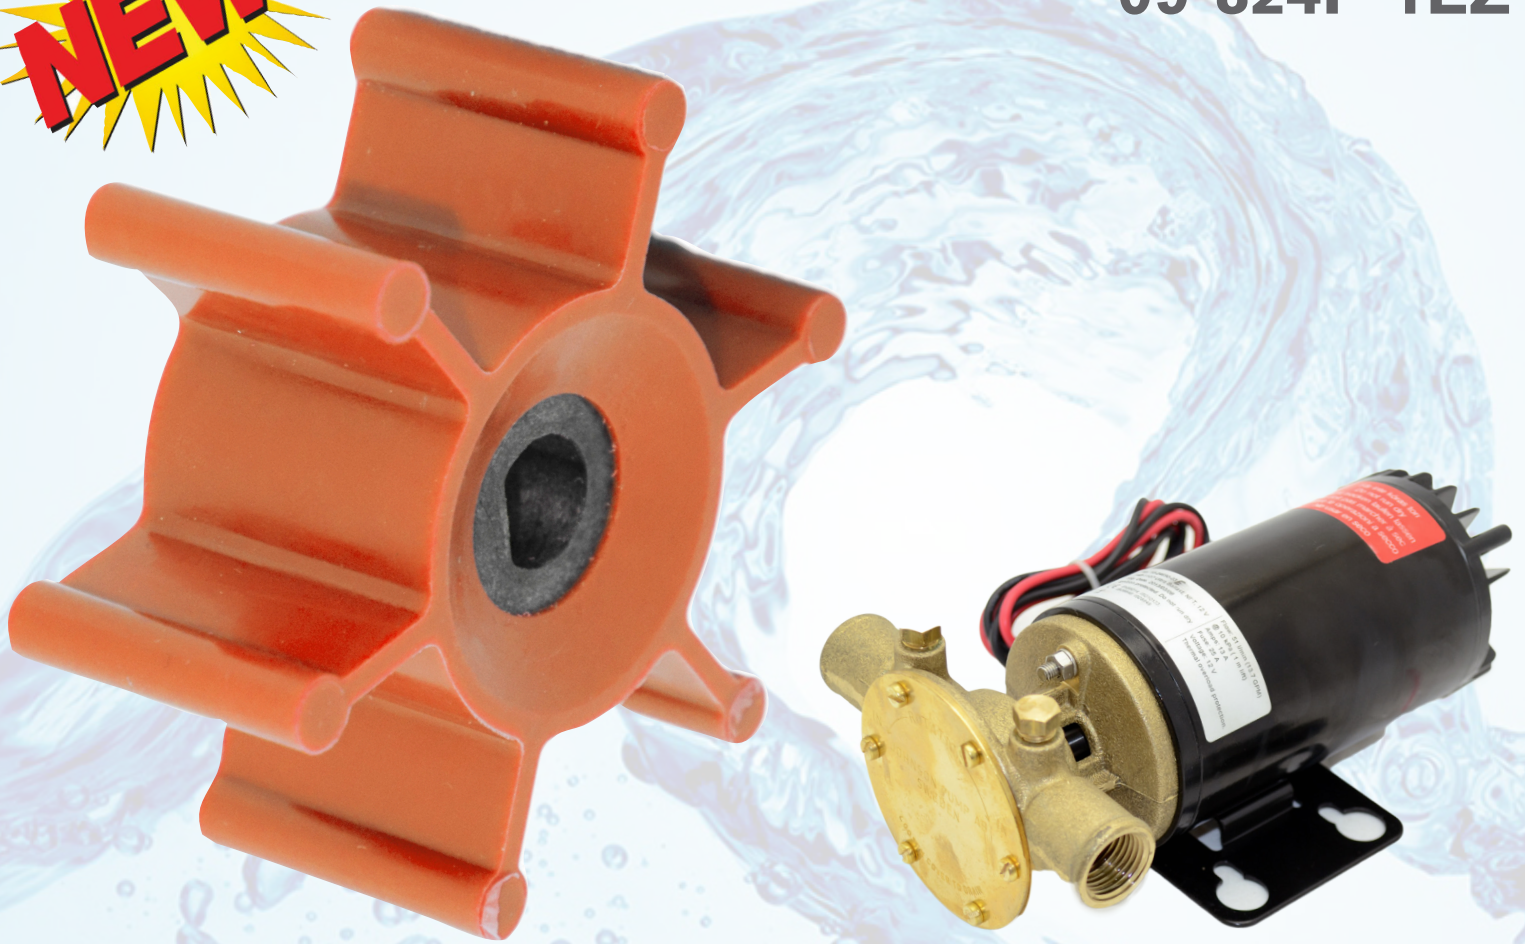

## ***EZ REV Impeller***

**NEW!**

**Order No.  
09-824P-1EZ**

- Designed Specifically For Ski/Wakeboard Ballast Pumps
- EZ Reverse Design
- Run Dry Capable
- Replaces Jabsco 6303-007-P “Green Impeller”
- Fits Johnson Ultra Ballast Pump P/N 10-24690-03