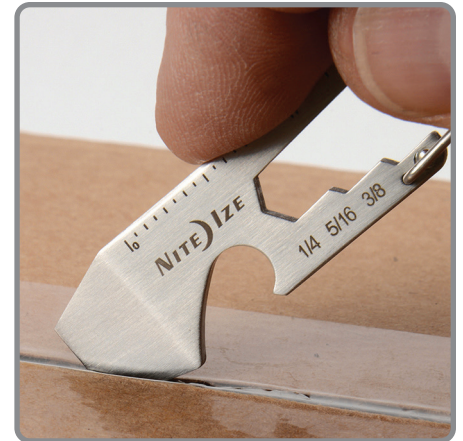

## KEY TOOL

With its lightweight, compact size and multiple save-the-day features, the Doohickey is something you don't want to-and don't have to-ever be without.

Made of durable stainless steel, the Doohickey features a half-dozen tools that do everything from tighten bolts and screws to open a bottle of refreshment, all in a simple key tool that fits in the palm of your hand. On one end of the Doohickey is a sturdy carabiner clip, allowing you to attach keys to it, or attach the Doohickey itself to any loop or ring. Opposite the clip is an etched ruler for on-the-spot measurements, and the carabiner opening is strategically shaped to function as a wrench. On the other end, the Doohickey features a bottle opener, a flat head screwdriver, and a box cutter. With a streamlined, clever design that makes it easy to carry, attach, remove, and reattach, it's always as at-hand as it is handy.

- ⊕ Available in Black or Stainless Steel
- ⊕ Key-sized multi-tool that easily attaches to an existing key chain or strap
- ⊕ Secure Stainless Steel construction
- ⊕ A variety of useful tools in a compact, easy to use design
- ⊕ Features the following tools: Box Cutter, Bottle Opener, Wrench, Ruler, and Flat Head Screw Driver
- ⊕ TSA friendly
- ⊕ Size: 2.6" x 0.7" x 0.1" | 64.8mm x 17.2mm x 2.5mm
- ⊕ Weight: 12g | 0.4oz