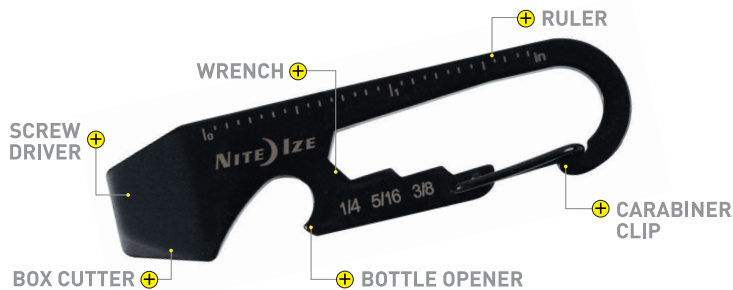

## KEY TOOL

With its lightweight, compact size and multiple save-the-day features, the Doohickey is something you don't want to-and don't have to-ever be without.

Made of durable stainless steel, the Doohickey features a half-dozen tools that do everything from tighten bolts and screws to open a bottle of refreshment, all in a simple key tool that fits in the palm of your hand. On one end of the Doohickey is a sturdy carabiner clip, allowing you to attach keys to it, or attach the Doohickey itself to any loop or ring. Opposite the clip is an etched ruler for on-the-spot measurements, and the carabiner opening is strategically shaped to function as a wrench. On the other end, the Doohickey features a bottle opener, a flat head screwdriver, and a box cutter. With a streamlined, clever design that makes it easy to carry, attach, remove, and reattach, it's always as at-hand as it is handy.

- ⊕ Available in Black or Stainless Steel
- ⊕ Key-sized multi-tool that easily attaches to an existing key chain or strap
- ⊕ Secure Stainless Steel construction
- ⊕ A variety of useful tools in a compact, easy to use design
- ⊕ Features the following tools: Box Cutter, Bottle Opener, Wrench, Ruler, and Flat Head Screw Driver
- ⊕ TSA friendly
- ⊕ Size: 2.6" x 0.7" x 0.1" | 64.8mm x 17.2mm x 2.5mm
- ⊕ Weight: 12g | 0.4oz