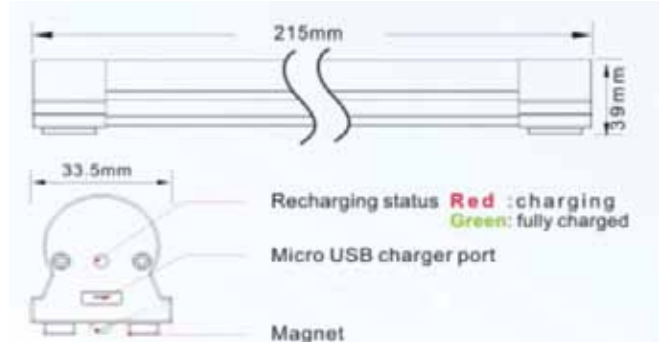

Battery capacity	Charging Basis	Hours
4000mAH	5V 2A	3.5
4000mAH	5V 1A	5.5

Battery Capacity	4000mAH
2A charging Time(H)	3-4(H)
Weight(g)	260g
Light up time	>3H
Cover	Frosted
Beam Angel	120°
Ra	70—90
CCT	7000±500K