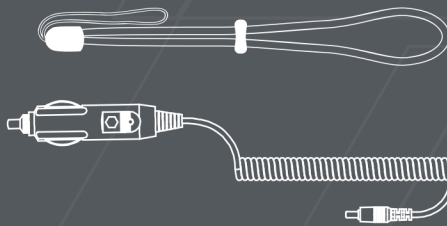

RI-SERIES™

The Rigid Industries RI-Series is a full line of flashlights that offer high-output LED technology in a compact package. Inspired by tactical flashlights developed for military and law enforcement, the RI-Series couples cutting edge LEDs with machined aluminum reflectors to create a rugged, powerful light source. With a military-grade hard anodized aluminum housing, waterproof construction, rechargeable battery, and many more features, the RI-Series can withstand the elements and provide years of trouble-free operation.

LIGHTS COME WITH

- Anti-Roll
- Pocket Clip (Excludes RI-600)
- Lanyard
- AC/DC Car Charger
- 110 Volt Wall Charger
- Rechargeable Lithium Ion Battery(s)
 - (1) RI-600 & RI-800
 - (2) RI-1100 & RI-1500

**THE POWER
OF RIGID IN
YOUR
HANDS**

FEATURES

- 50,000+ Hour Lifespan
- Impact Resistant Polycarbonate Lens
- IP67 Compliant - Dust / Water Ingress
- Operating Temp -40° F ~ +145° F / -40° C ~ +60° C
- RoHS Compliant
- SAE J575 Compliant - Shock / Vibration
- High, Medium, Low, And Strobe Modes
- High Intensity Spot Reflector Design
- Thermally Regulated LED Circuit
- Momentary Tail-Cap Switch
- Type 3 Military Grade Hard Anodized Aluminum
- Polished Aluminum Reflector
- RI-600 is Available in Red, Blue, Green, Infrared and UV LEDs
- Tactical Bezel Housing (Excludes RI-600)
- Textured Pattern On Handle For Grip
- Works with 18650 Li-Ion or CR123 Batteries
- Limited Lifetime Warranty
- Holsters Also Available (Sold Separately)