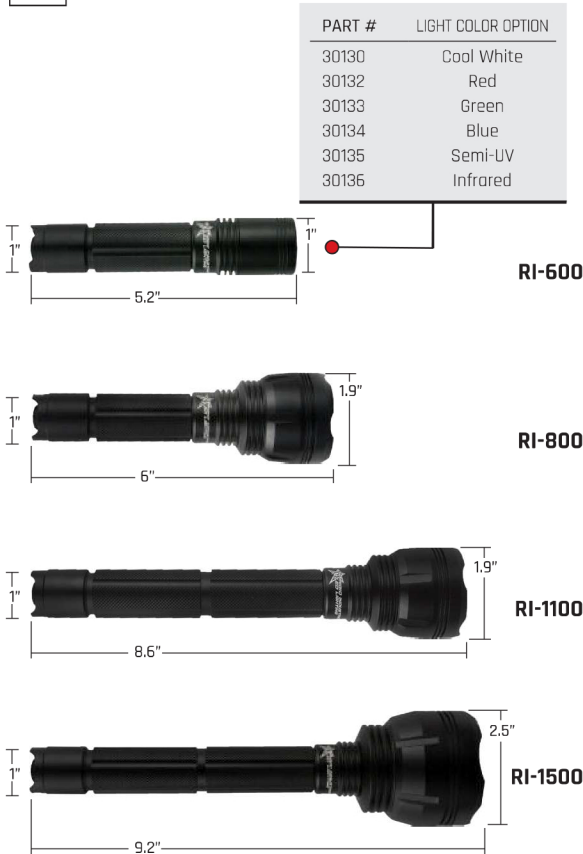

LIGHTS COME WITH

- Anti-Roll
- Pocket Clip (Excludes RI-600)
- Lanyard
- AC/DC Car Charger
- 110 Volt Wall Charger
- Rechargeable Lithium Ion Battery(s)
 - (1) RI-600 & RI-800
 - (2) RI-1100 & RI-1500

**THE POWER
OF RIGID IN
YOUR
HANDS**

FEATURES

- 50,000+ Hour Lifespan
- Impact Resistant Polycarbonate Lens
- IP67 Compliant - Dust / Water Ingress
- Operating Temp -40° F ~ +145° F / -40° C ~ +60° C
- RoHS Compliant
- SAE J575 Compliant - Shock / Vibration
- High, Medium, Low, And Strobe Modes
- High Intensity Spot Reflector Design
- Thermally Regulated LED Circuit
- Momentary Tail-Cap Switch
- Type 3 Military Grade Hard Anodized Aluminum
- Polished Aluminum Reflector
- RI-600 is Available in Red, Blue, Green, Infrared and UV LEDs
- Tactical Bezel Housing (Excludes RI-600)
- Textured Pattern On Handle For Grip
- Works with 18650 Li-Ion or CR123 Batteries
- Limited Lifetime Warranty
- Holsters Also Available (Sold Separately)

DIMENSIONS

SPECIFICATIONS

PART NO.	MODE	*RAW LUMENS	EFFECTIVE LUMENS	BATTERY RUN TIME	LUX @ 10mV	BEAM DISTANCE (m) w/1 LUX	**PEAK BEAM INTENSITY (cd)
30130 (Cool White)	HIGH	680	620	1.8 hrs	69	165	6945
	MED	250	210	6.5 hrs	27	104	2710
	LOW	80	60	24 hrs	7	51	669
30140 (Cool White)	HIGH	820	768	1.6 hrs	231	304	23174
	MED	300	273	5.5 hrs	95	195	9560
	LOW	100	81	18 hrs	27	105	2740
30150 (Cool White)	HIGH	1100	960	2.1 hrs	253	318	25340
	MED	300	273	9 hrs	95	195	9560
	LOW	100	81	26 hrs	27	105	2740
30160 (Cool White)	HIGH	1500	1340	1.2 hrs	602	490	60202
	MED	475	412	3.7 hrs	224	299	22476
	LOW	150	104	16.5 hrs	51	145	5167