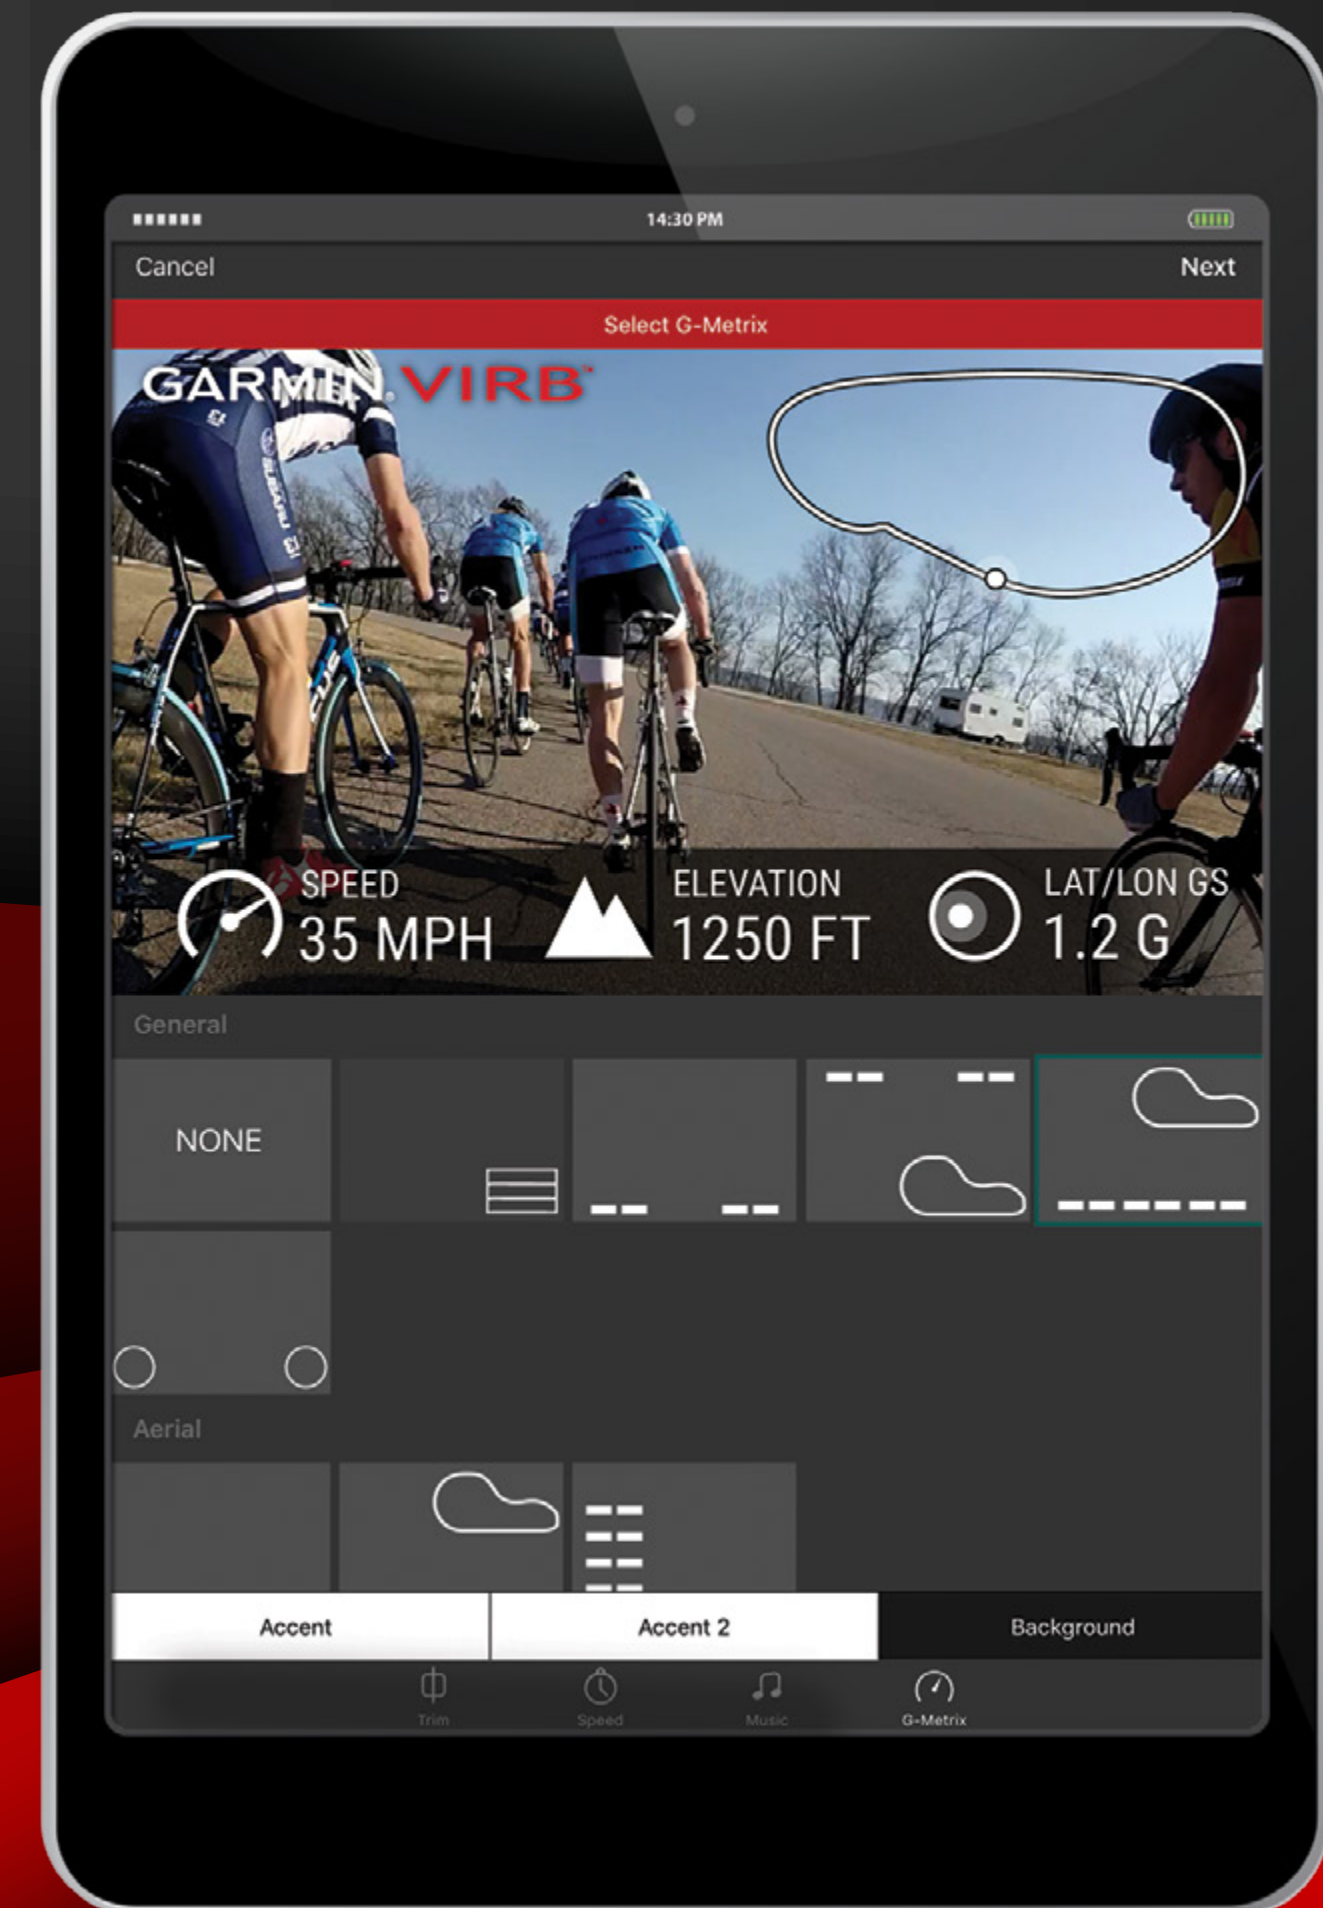

VIRB® App

With the free VIRB mobile app, your compatible smartphone or tablet becomes a wireless remote that lets you set up shots, start and stop recording, instantly live-stream on YouTube® and more. Now you have multiple ways of controlling your VIRB action camera and even more freedom to capture life's incredible moments just the way you want.

[Learn More](#)