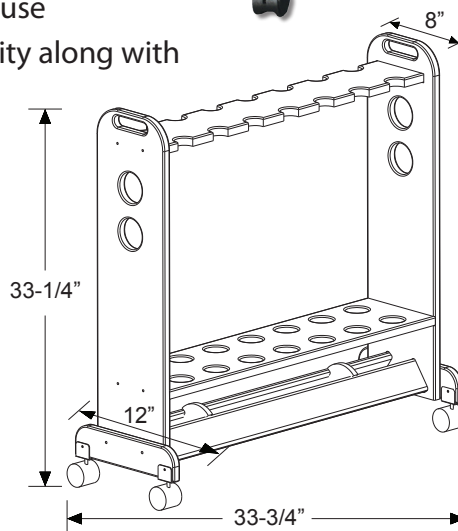

## BIG GAME POLY ROD STORAGE CART

Taco Marine wants to make it easy for customers to safely store their light and medium tackle spinning, casting and conventional rods and reels. This lightweight, high-density polyethylene rod cart is ideal for indoor or outdoor use with convenient locking casters for quick mobility. The poly rod cart can also be used as a washing station for rods and reels. Easy assembly makes this cart perfect for both storage and display purposes.

### FEATURES & BENEFITS

- High-density polyethylene
- UV-stabilized, marine-grade 1/2" White Polymer
- Designed for spinning, casting and conventional reels
- Accommodates all sizes of rods and reels
- Dual slot separation spreaders provide support under slant boards for heavier 30, 50 and 80 lb. Big Game rods and reels
- Convenient rod and reel wash or rigging rack
- Designed for indoor or outdoor use
- Locking casters offer easy mobility along with firm, secure hold when needed

Dual spreaders provide support under slant boards for heavier Big Game rods and reels

Part #	Description	UPC	Weight	Unit of Measure	Std. Pk.
R10-0514103	14-Rod Big Game Cart	630838080617	18.5 lbs.	Each	1