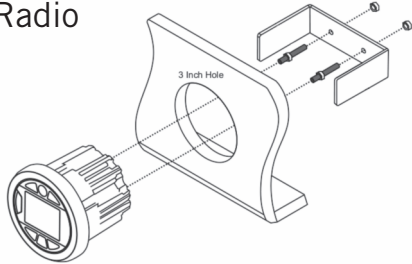

### SPECS

- 4 channel
- IPX5 Rating
- 180 Watts Max Power
- Cutout: 3.15" (80mm)
- Mounting Depth is 3.5inches(90mm)
- Overall Diameter is 4.125 inches (105mm)