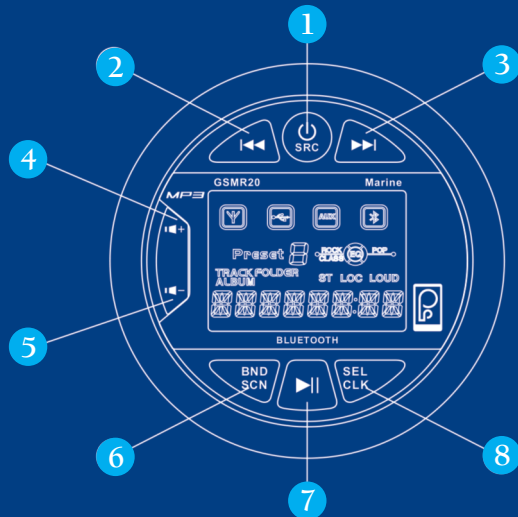

### SPECS

- 4 channel
- IPX5 Rating
- 180 Watts Max Power
- Cutout: 3.15" (80mm)
- Mounting Depth is 3.5inches(90mm)
- Overall Diameter is 4.125 inches (105mm)

### FEATURES

- Bluetooth Audio Streaming (Bluetooth 3.0)
- A2DP Audio Streaming
- AM/FM/Radio/Preset
- Pre-Amplifier Outputs
- USB/AUX Input
- Splash Proof LCD Display

## GSMR20 Marine Radio

The GSMR20 is a full-featured, waterproof marine radio designed specifically for the marine environment.

### BUTTON DESCRIPTIONS

- 1 Power | Source
- 2 Tune Down | Previous Track
- 3 Tune Up | Next Track
- 4 Volume Up
- 5 Volume Down
- 6 Band | Scan
- 7 Play | Pause
- 8 Setting | Clock

[www.polyplanar.com](http://www.polyplanar.com)