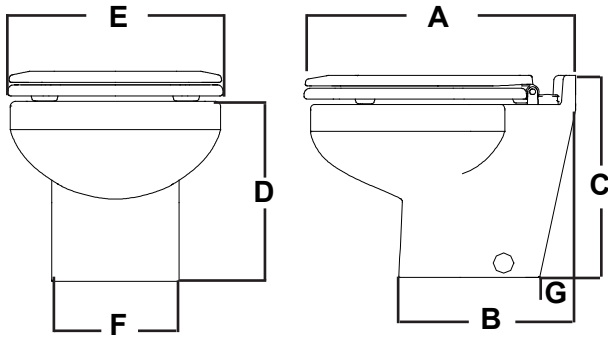

STANDARD

TALL

Options

- Available in 12 volt, 24 volt and 120/240 VAC
- Four different bowl options:
 - Standard Angled
 - Standard Straight
 - Tall Angled
 - Tall Straight
- Two colors: White or Almond
- Three models to choose from:
 - Pressurized fresh water
 - Remote intake pump for raw water
 - SeaFresh, which allows user to quickly switch between raw or onboard fresh water.

To view our complete line as well as obtain installation and servicing guides: visit www.raritaneng.com

SIZE inch (mm.)

Bowl type	A	B	C	D	E	F	G
Angled Back	18 3/8 (467)	12 1/4 (311)	14 (355)	12 (305)	14 (355)	8 1/2 (216)	2 1/8 (54)
Straight Back	18 3/8 (467)	12 1/4 (311)	14 (355)	12 (305)	14 (355)	8 1/2 (216)	NA
Tall Angled Back	18 3/8 (467)	12 1/4 (311)	17 (432)	15 (380)	14 (355)	8 1/2 (216)	2 1/8 (54)
Tall Straight Back	18 3/8 (467)	12 1/4 (311)	17 (432)	15 (380)	14 (355)	8 1/2 (216)	NA