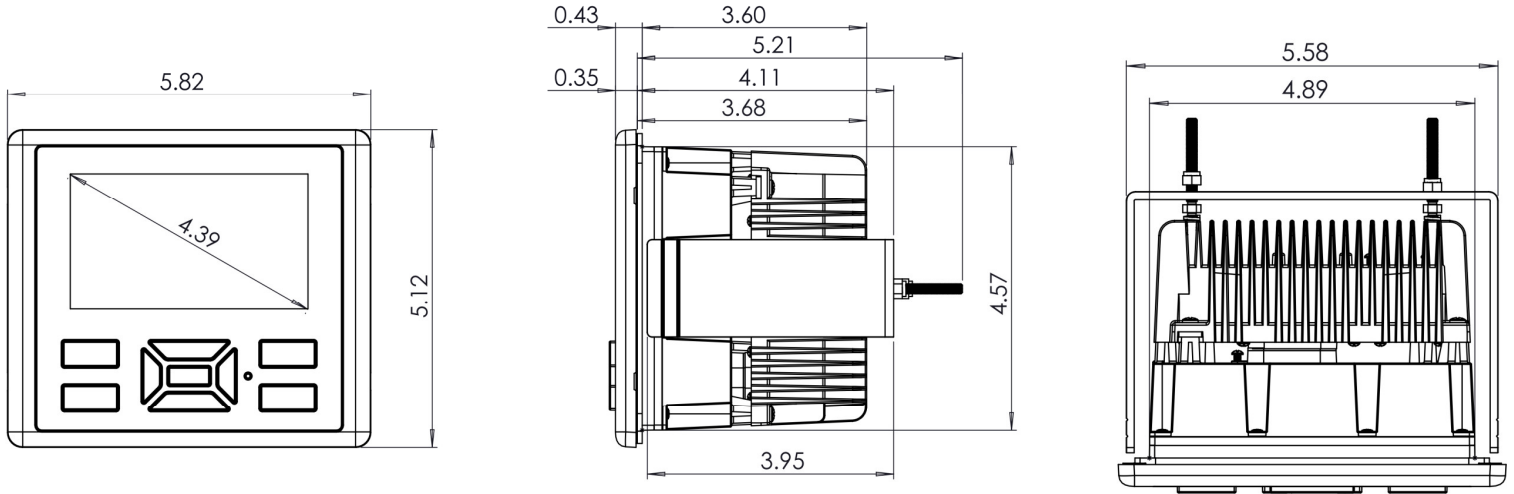

- Two-wire power (ground, +12VDC switched)
- Low-profile flush-mount design with panel and U-bracket fastening options
- Detachable ring for front mounting
- AMP remote turn on (12V @ 500mA)
- Compatible with MARC100 remote
- Low battery warning
- Zero memory current draw
- Conformal coated circuit boards
- Corrosion resistant (ASTM D1141)
- UV resistant (ASTM D4329)
- App control: compatible with both Apple & Android devices
- Dimensions: 5.82"W x 5.12"H X 5.56"D

asa
ELECTRONICS™
2602 Marina Drive • Elkhart, IN 46514
www.asaelectronics.com

MARINE ENTERTAINMENT

MASOO

AM|FM|USB|Bluetooth®|Waterproof Stereo with App Control

Specifications		
General Specifications		
Power System		12 VDC
Operating Voltage Range		10V to 16V
Current Draw @ 12V	Idle	60 mA
	Nominal	600 mA
	Maximum	8 A
Operating Temperature Range		-22°F to 185°F -30°C to 85°C
Storage Temperature Range		-40°F to 185°F -40°C to 85°C
Maximum Relative Humidity		100%
Overall Package Dimensions		5.56" L x 5.82" W x 5.12" H
Product Weight (unpackaged)		1.8 lbs.
Performance Specifications		
FM Sensitivity		14 uV
AM Sensitivity		30 uV
Output Power	RMS	22 W x 4
	Maximum	40 W x 4
Total Harmonic Distortion		1 %
Applied Test Suite		ASA ES0001
Regulatory Certification		FCC Part 15B, CE, BT, RoHS
Display Specifications		
Resolution		480 x 272
View Angles	Top	70°
	Bottom	50°
	Left	70°
	Right	70°
Brightness		1000 cd/m ²