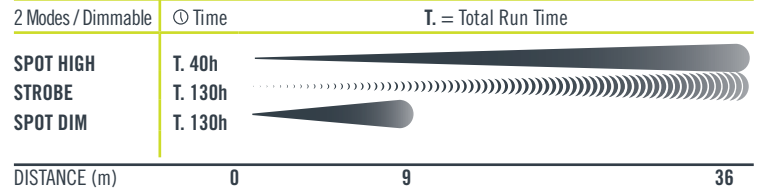

Part# Snap200k-GY

SPECS

POWER	200 Lumens
LAMP	1 Maxbright LED w/ Spot (<i>dimnable</i>)
BURN TIME	130 Hours
BATTERIES	3 AAA Alkaline (<i>Included</i>)
WEIGHT	99g / 3.5oz
WATER RESISTANT	IPX4 (<i>splashing water</i>)

TECHNOLOGY

PERFORMANCE

Magnetic SnapDapter adheres to metal surfaces

Use as an area light

Bike Handlebar Attachment

Carabiner Loop Attachment for vertical or overhead hanging