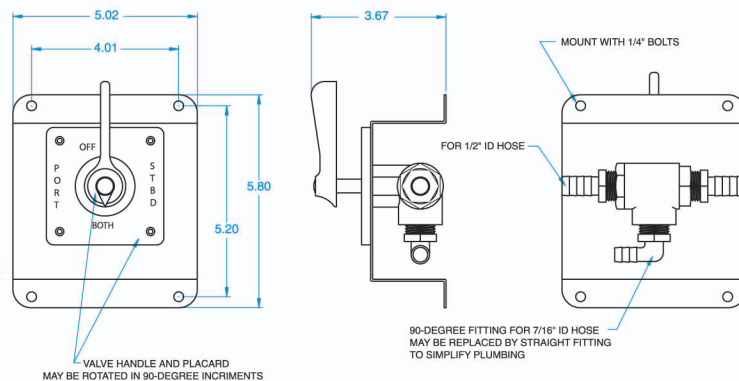

350 SERIES

TANK SELECTOR VALVE

FV-350-T TANK SELECTOR VALVE

- For fuel or water.
- Four Positions: Tank-1, Tank-2, Tanks 1 & 2, Off.
- Full 1/2" flow.
- Audible "click" at each handle position.
- For thru panel mounting.

TS-350-T TANK SELECTOR KIT

TS-350-T Tank Selector Kit utilizes FV-350-T full flow valve (see above for details) mounted on an attractive stainless steel mount bracket and plumbed with (2) 1/2" hose barbs and (1) 7/16" hose barb.

Kit provides two covers designed to match your installation (port/starboard tanks or fore/aft tanks).

Handle can be relocated in 90-degree increments to align plumbing.

GROCO