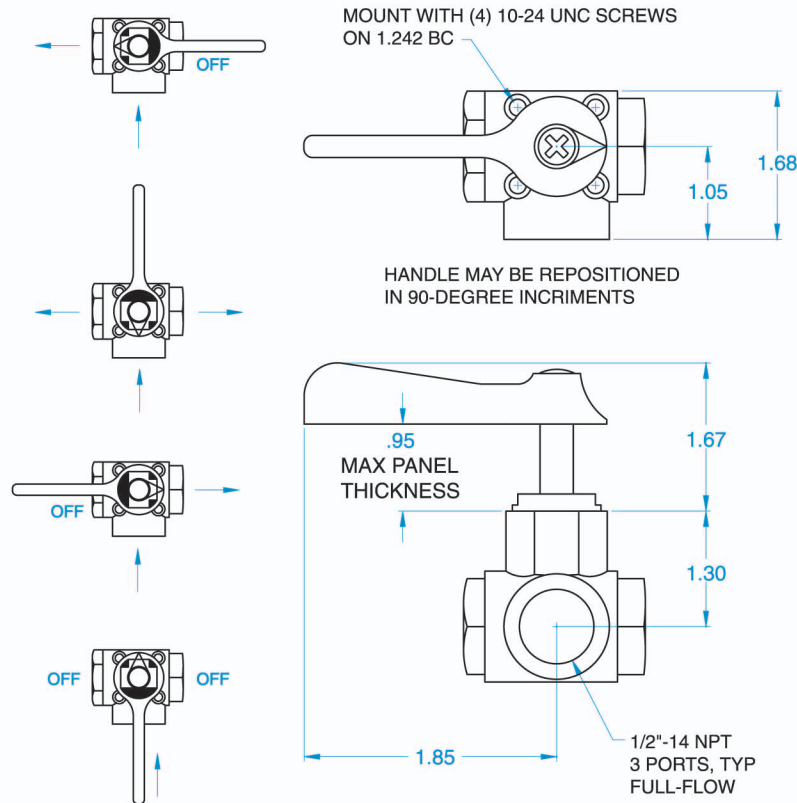

350 SERIES

TANK SELECTOR VALVE

FV-350-T TANK SELECTOR VALVE

- For fuel or water.
- Four Positions: Tank-1, Tank-2, Tanks 1 & 2, Off.
- Full 1/2" flow.
- Audible "click" at each handle position.
- For thru panel mounting.

TS-350-T TANK SELECTOR KIT

TS-350-T Tank Selector Kit utilizes FV-350-T full flow valve (see above for details) mounted on an attractive stainless steel mount bracket and plumbed with (2) 1/2" hose barbs and (1) 7/16" hose barb.

Kit provides two covers designed to match your installation (port/starboard tanks or fore/aft tanks).

Handle can be relocated in 90-degree increments to align plumbing.

GROCO