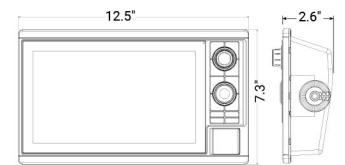

GPSMAP I042 SERIES