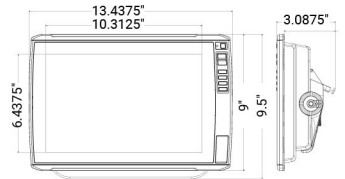

ECHOMAP ULTRA I26/I26XS