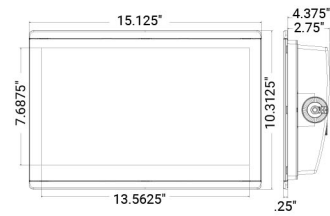

GPSMAP 8616 / 8616XSV