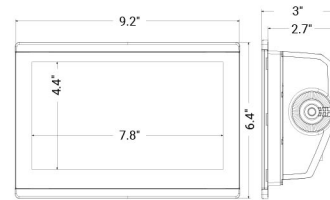

GPSMAP 943/943XSV