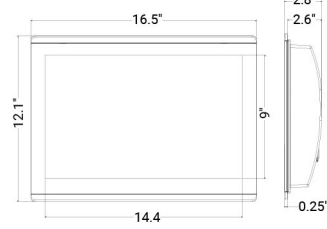

GPSMAP 8617