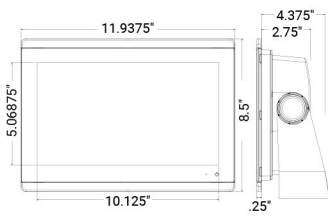

GPSMAP 8612 / 8612XSV