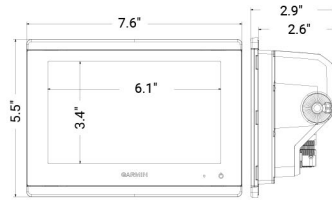

GPSMAP 743/743XSV