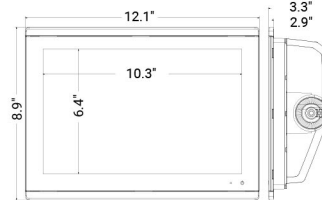

GPSMAP I243/I243XSV