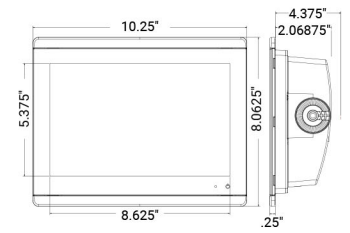

GPSMAP 8610 / 8610XSV