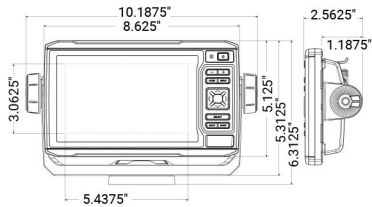

ECHOMAP ULTRA I06/I06XS