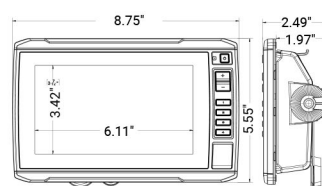

ECHOMAP UHD 74SV/73SV & 74CV/73CV