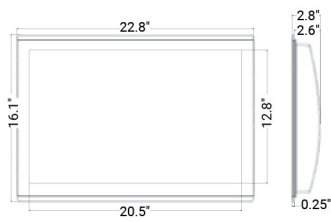

GPSMAP 8624