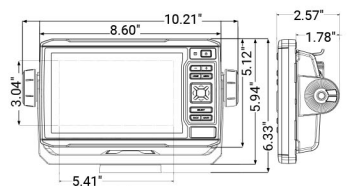

ECHOMAP UHD 64CV/63CV