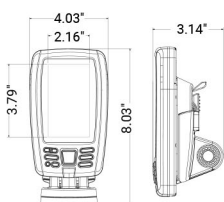

ECHOMAP PLUS 44CV/43CV