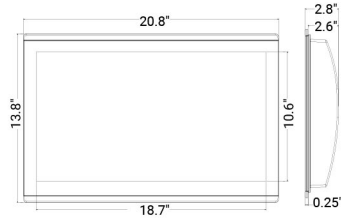

GPSMAP 8622