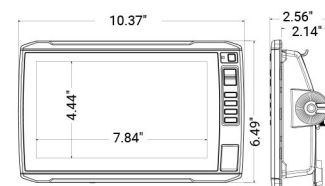

ECHOMAP UHD 94SV/93SV