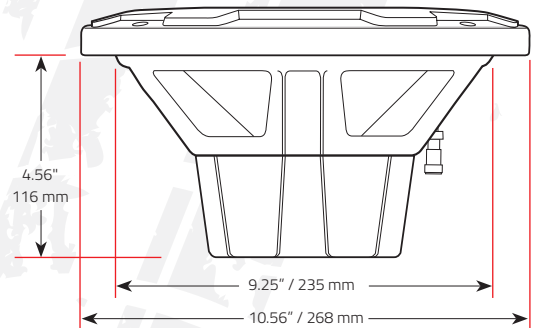

MRGB10B

10" (254 mm) MARINE 4 Ω SUBWOOFER
FEATURING MULTICOLOR ILLUMINATION OPTIONS

MRGB10B
800 WATTS MAX POWER

10
INCH

FEATURES

- Rubber Surround
- Polypropylene Cone
- Composite Basket
- High Temperature Voice Coil
- Custom Grille
- Multicolor RGB Illumination