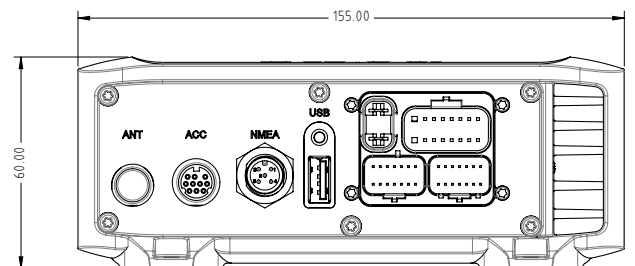

DIMENSIONS

MS-BB100 BLACK BOX

REMOTE CONTROL