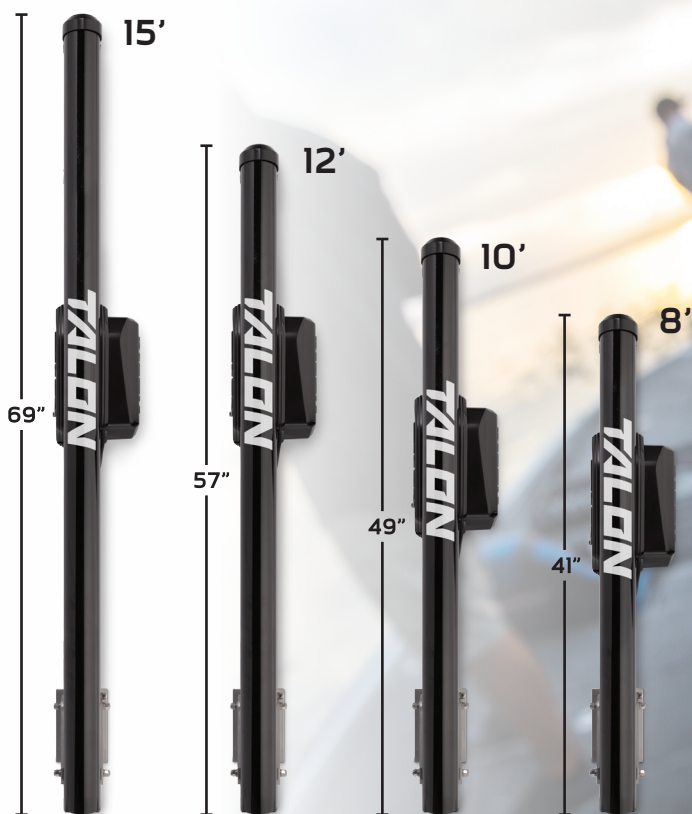

NEW

MINN-KOTA

TALON

TALON DOWN. GAME ON.

Introducing the all-new, sleek redesigned Talon. Talon is the only shallow water anchor with up to 15' of anchoring depth, multiple anchoring modes, and control from the bow, transom, console, remote or mobile device.

SAME GREAT FEATURES

USER-SELECTABLE ANCHORING MODES

Anchor Talon in rough water, soft bottoms and more.

VERTICAL DEPLOYMENT

Keeps Talon out of the way of your lines

WORK LIGHT

USER-SELECTABLE ANCHORING MODES

Three different anchoring modes lets you pick the right amount of force for any situation.

Rough Water Mode
Heavy wind and chop.

Soft Bottom Mode
Muddy or silted bottoms.

Auto-Drive
Most anchoring environments.

NEW

TALON

CONTROL PANEL

Just like automatic windows on your truck. Push a button and get back to fishing right away.

HUMMINBIRD® CONNECTIVITY

Mark fish or structure, and Talon down right from your Humminbird Unit.