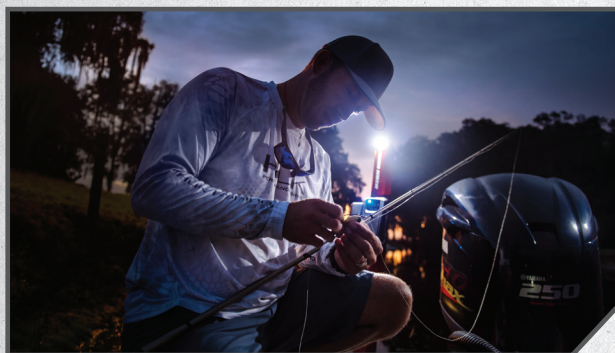

WORK LIGHT

USER-SELECTABLE ANCHORING MODES

Three different anchoring modes lets you pick the right amount of force for any situation.

Rough Water Mode
Heavy wind and chop.

Soft Bottom Mode
Muddy or silted bottoms.

Auto-Drive
Most anchoring environments.