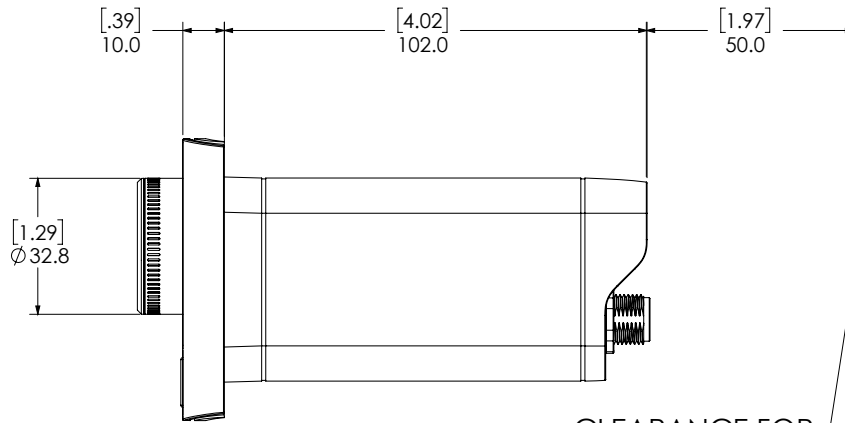

Side view

CLEARANCE FOR
CABLE BEND RADII

MARKETING RESOURCES

Visit

RESOURCES.FUSIONENTERTAINMENT.COM/MARINE

Visit the **Resource Centre** and get the latest articles, marketing assets, industry news and more.