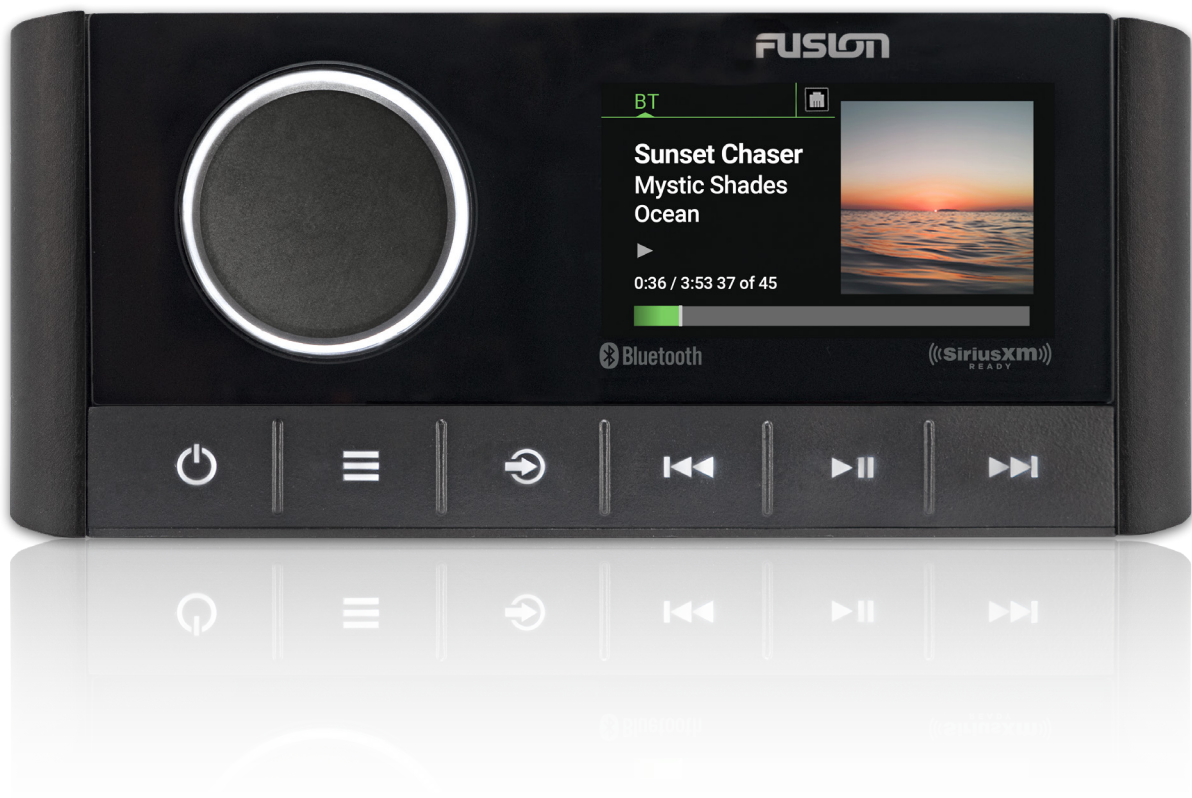

APOLLO 670

MS-RA670

APOLLO MARINE ENTERTAINMENT SYSTEM
WITH DIGITAL SIGNAL PROCESSING (DSP)

MS-RA670

APOLLO MARINE ENTERTAINMENT SYSTEM
WITH DIGITAL SIGNAL PROCESSING (DSP)

APOLLO 670

SOURCES

BLUETOOTH

PRODUCT OVERVIEW

The Revolution Continues with the extension of the award-winning Apollo Series with the NEW RA670 marine stereo. The Apollo 670 inherits key audio innovations and technological brilliance from the award-winning Apollo RA770, reembodyed in a more compact form factor. Experience the powerful features including optical audio for connection and audio playback from modern TVs, Wi-Fi audio streaming* and over-the-air software updates* via the Fusion-Link™ app. With the power of advanced DSP technology, the RA670 delivers you a technically superior listening experience - without the need for you to have a technical understanding. Enjoy the freedom of musical choice with Fusion's PartyBus™*, the audio distribution network of the future.

PRODUCT IMAGES

MS-RA670

APOLLO MARINE ENTERTAINMENT SYSTEM
WITH DIGITAL SIGNAL PROCESSING (DSP)

KEY FEATURES

The **Apollo RA670**, with its innovative technology and design, offers a new world-class audio entertainment experience, featuring:

KEY FEATURE

The Apollo RA670 harnesses the power of Fusion DSP, letting you optimize each audio zone on your vessel with your Fusion speakers, for premium listening in any environment.

The power of PartyBus™ enables other PartyBus products on the network to connect to the RA670 (via Ethernet) in Party Mode and play the same perfectly synced audio source through the entire vessel. (*)