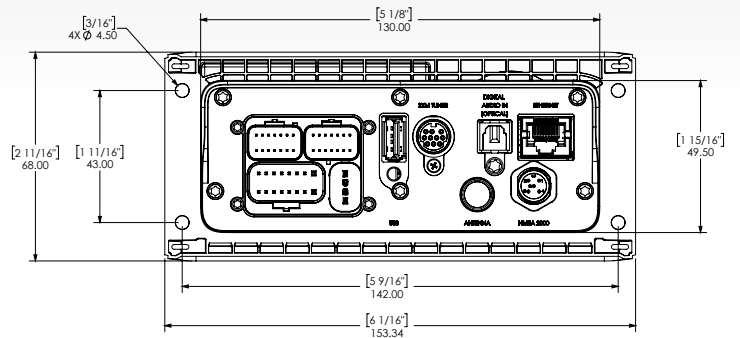

MS-RA670

APOLLO MARINE ENTERTAINMENT SYSTEM
WITH DIGITAL SIGNAL PROCESSING (DSP)

TECHNICAL DRAWINGS

Front view

Rear view

Side view

CLEARANCE FOR
CABLE BEND RADII

MARKETING RESOURCES