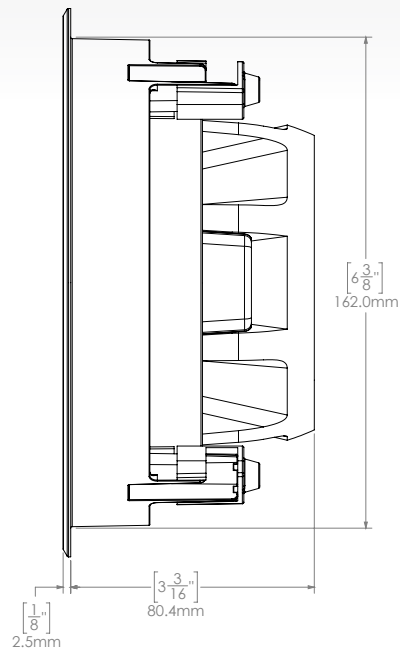

LEGAL INFORMATION

FM SERIES SPEAKERS

FLUSH MOUNT
MARINE SPEAKERS

TECHNICAL SPECIFICATIONS

		FM-F77RW / FM-F77RB FM-F77SW / FM-F77SB	FM-F65RW / FM-F65RB FM-F65SW / FM-F65SB
General	Speaker Size	7.7"	6.5"
	Peak Power (Watts)	200	120
	RMS Power Rating (Watts)	50	30
	Efficiency (1W/1M)	91dB	87dB
	Frequency Response	80Hz – 18kHz	100Hz – 18kHz
	Impedance	4 Ohms	4 Ohms
	Recommended Amplifier Power (RMS)	20 – 150 W/Ch	15 – 80 W/Ch
	Tweeter Type	Aluminum Dome	Aluminum Dome
	Cone and Surround Material	Polypropylene with cloth surround	Polypropylene with rubber surround
	Water Resistance (IP rating)	IP65	IP65
Installation	Mounting Diameter Clearance	Round: 165mm (6-1/2") Square: 165mm x 165mm (6-1/2" x 6-1/2")	Round: 138mm (5-7/16") Square: 138mm x 138mm (5-7/16" x 5-7/16")
	Mounting Depth Clearance	83mm (3-1/4")	70mm (2-3/4")
Support	Warranty	3 years	3 years

GIFT BOX DIMENSIONS

7.7" FM SERIES

(W) 421mm [16-9/16"]
(H) 214mm [8-7/16"]
(D) 120mm [4-3/4"]

6.5" FM SERIES

(W) 361mm [14-1/4"]
(H) 184mm [7-1/4"]
(D) 105mm [4-3/16"]

PRODUCT CODES

FUSION CODE	GARMIN PN	EAN-13 BARCODE
FM-F77RW	010-02300-00	0753759236762
FM-F77RB	010-02300-01	0753759236779
FM-F77SW	010-02300-10	0753759236786
FM-F77SB	010-02300-11	0753759236793
FM-F65RW	010-02299-00	0753759236724
FM-F65RB	010-02299-01	0753759236731
FM-F65SW	010-02299-10	0753759236748
FM-F65SB	010-02299-11	0753759236755

FM SERIES SPEAKERS

FLUSH MOUNT
MARINE SPEAKERS

TECHNICAL DRAWINGS

FM-F77RW / FM-F77RB

Front view

Side view

FM-F77SW / FM-F77SB

Front view

Side view

FM SERIES SPEAKERS

FLUSH MOUNT
MARINE SPEAKERS

TECHNICAL DRAWINGS

FM-F65RW / FM-F65RB

Front view

Side view

FM-F65SW / FM-F65SB