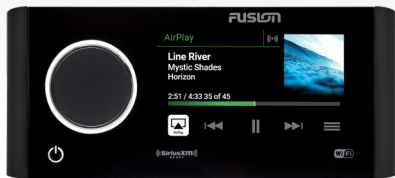

FM SERIES SUBWOOFERS

FM SERIES SUBWOOFERS

FM-S10RW | SKU 010-02301-00
FM-S10RB | SKU 010-02301-01
FM-S10SW | SKU 010-02301-10
FM-S10SB | SKU 010-02301-11

Matching 10 inch, 400 Watt FM Series marine subwoofers are also available to add another dimension to your onboard audio entertainment experience.

PRODUCT COMPATIBILITY

STEREOS

APOLLO 770

MS-RA770 | SKU 010-01905-00

Through creative design and technological brilliance, a purpose-built marine audio entertainment system featuring many world-firsts has been created, including many innovations you are used to at home. Tap and swipe your way intuitively through your playlists with the glass touchscreen display, even with wet fingers, and enjoy high quality music all day long with Wi-Fi streaming using Apple AirPlay® or UPnP.

APOLLO 670

MS-RA670 | SKU 010-02138-00

Award-winning innovation re-embodied, the new Apollo RA670 features Fusion's DSP technology, PartyBus™* capability, over-the-air software updates*, Wi-Fi audio streaming*, Multi-Zone™ technology in up to 3 Zones, optical audio input, Fusion-Link™ integration, and an optically bonded 2.7" color display - the RA670 is truly a powerful extension of the Apollo Series.