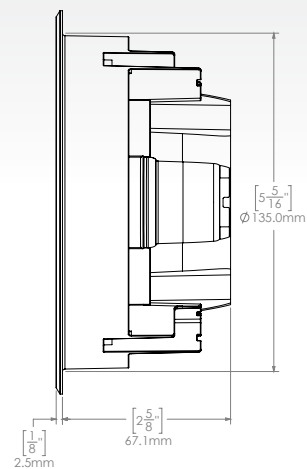

LEGAL INFORMATION

FM SERIES SPEAKERS

FLUSH MOUNT
MARINE SPEAKERS

TECHNICAL SPECIFICATIONS

		FM-F77RW / FM-F77RB FM-F77SW / FM-F77SB	FM-F65RW / FM-F65RB FM-F65SW / FM-F65SB
General	Speaker Size	7.7"	6.5"
	Peak Power (Watts)	200	120
	RMS Power Rating (Watts)	50	30
	Efficiency (1W/1M)	91dB	87dB
	Frequency Response	80Hz – 18kHz	100Hz – 18kHz
	Impedance	4 Ohms	4 Ohms
	Recommended Amplifier Power (RMS)	20 – 150 W/Ch	15 – 80 W/Ch
	Tweeter Type	Aluminum Dome	Aluminum Dome
	Cone and Surround Material	Polypropylene with cloth surround	Polypropylene with rubber surround
	Water Resistance (IP rating)	IP65	IP65
Installation	Mounting Diameter Clearance	Round: 165mm (6-1/2") Square: 165mm x 165mm (6-1/2" x 6-1/2")	Round: 138mm (5-7/16") Square: 138mm x 138mm (5-7/16" x 5-7/16")
	Mounting Depth Clearance	83mm (3-1/4")	70mm (2-3/4")
Support	Warranty	3 years	3 years

GIFT BOX DIMENSIONS

7.7" FM SERIES

(W) 421mm [16-9/16"]
(H) 214mm [8-7/16"]
(D) 120mm [4-3/4"]

6.5" FM SERIES

(W) 361mm [14-1/4"]
(H) 184mm [7-1/4"]
(D) 105mm [4-3/16"]

PRODUCT CODES

FUSION CODE	GARMIN PN	EAN-13 BARCODE
FM-F77RW	010-02300-00	0753759236762
FM-F77RB	010-02300-01	0753759236779
FM-F77SW	010-02300-10	0753759236786
FM-F77SB	010-02300-11	0753759236793
FM-F65RW	010-02299-00	0753759236724
FM-F65RB	010-02299-01	0753759236731
FM-F65SW	010-02299-10	0753759236748
FM-F65SB	010-02299-11	0753759236755

FM SERIES SPEAKERS

FLUSH MOUNT
MARINE SPEAKERS

TECHNICAL DRAWINGS

FM-F77RW / FM-F77RB

Front view

Side view

FM-F77SW / FM-F77SB

Front view

Side view

FM SERIES SPEAKERS

FLUSH MOUNT
MARINE SPEAKERS

TECHNICAL DRAWINGS

FM-F65RW / FM-F65RB

Front view

Side view

FM-F65SW / FM-F65SB