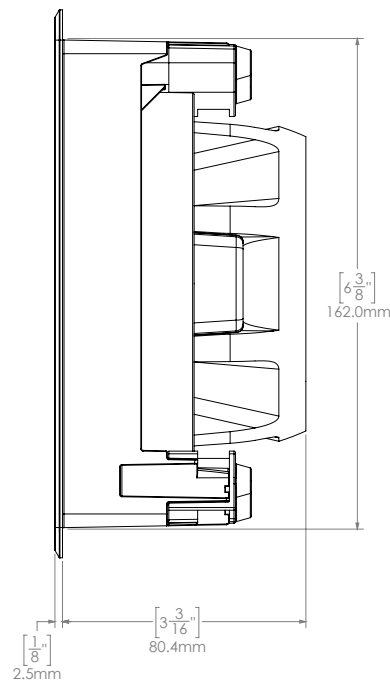

LEGAL INFORMATION

FM SERIES SPEAKERS

FLUSH MOUNT
MARINE SPEAKERS

TECHNICAL SPECIFICATIONS

		FM-F77RW / FM-F77RB FM-F77SW / FM-F77SB	FM-F65RW / FM-F65RB FM-F65SW / FM-F65SB
General	Speaker Size	7.7"	6.5"
	Peak Power (Watts)	200	120
	RMS Power Rating (Watts)	50	30
	Efficiency (1W/1M)	91dB	87dB
	Frequency Response	80Hz – 18kHz	100Hz – 18kHz
	Impedance	4 Ohms	4 Ohms
	Recommended Amplifier Power (RMS)	20 – 150 W/Ch	15 – 80 W/Ch
	Tweeter Type	Aluminum Dome	Aluminum Dome
	Cone and Surround Material	Polypropylene with cloth surround	Polypropylene with rubber surround
	Water Resistance (IP rating)	IP65	IP65
Installation	Mounting Diameter Clearance	Round: 165mm (6-1/2") Square: 165mm x 165mm (6-1/2" x 6-1/2")	Round: 138mm (5-7/16") Square: 138mm x 138mm (5-7/16" x 5-7/16")
	Mounting Depth Clearance	83mm (3-1/4")	70mm (2-3/4")
Support	Warranty	3 years	3 years

GIFT BOX DIMENSIONS

7.7" FM SERIES

(W) 421mm [16-9/16"]
(H) 214mm [8-7/16"]
(D) 120mm [4-3/4"]

6.5" FM SERIES

(W) 361mm [14-1/4"]
(H) 184mm [7-1/4"]
(D) 105mm [4-3/16"]

PRODUCT CODES

FUSION CODE	GARMIN PN	EAN-13 BARCODE
FM-F77RW	010-02300-00	0753759236762
FM-F77RB	010-02300-01	0753759236779
FM-F77SW	010-02300-10	0753759236786
FM-F77SB	010-02300-11	0753759236793
FM-F65RW	010-02299-00	0753759236724
FM-F65RB	010-02299-01	0753759236731
FM-F65SW	010-02299-10	0753759236748
FM-F65SB	010-02299-11	0753759236755

FM SERIES SPEAKERS

FLUSH MOUNT
MARINE SPEAKERS

TECHNICAL DRAWINGS

FM-F77RW / FM-F77RB

Front view

Side view

FM-F77SW / FM-F77SB

Front view

Side view

FM SERIES SPEAKERS

FLUSH MOUNT
MARINE SPEAKERS

TECHNICAL DRAWINGS

FM-F65RW / FM-F65RB

Front view

Side view

FM-F65SW / FM-F65SB