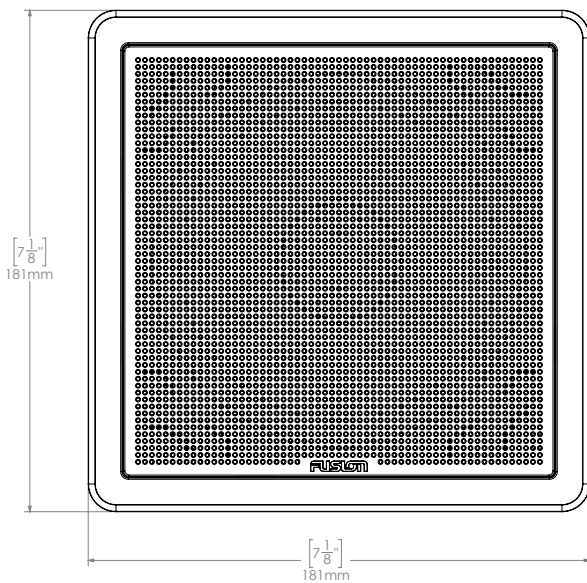

FM SERIES SPEAKERS

FLUSH MOUNT
MARINE SPEAKERS

TECHNICAL DRAWINGS

FM-F77RW / FM-F77RB

Front view

Side view

FM-F77SW / FM-F77SB

Front view

Side view

FM SERIES SPEAKERS

FLUSH MOUNT
MARINE SPEAKERS

TECHNICAL DRAWINGS

FM-F65RW / FM-F65RB

Front view

Side view

FM-F65SW / FM-F65SB