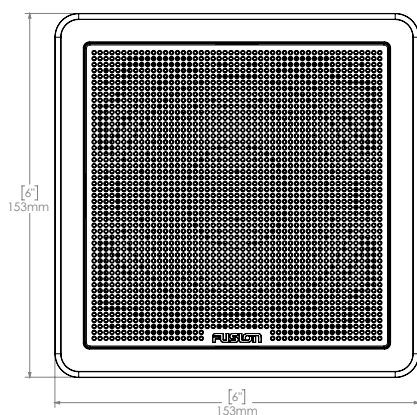

FM SERIES SPEAKERS

FLUSH MOUNT
MARINE SPEAKERS

TECHNICAL DRAWINGS

FM-F77RW / FM-F77RB

Front view

Side view

FM-F77SW / FM-F77SB

Front view

Side view

FM SERIES SPEAKERS

FLUSH MOUNT
MARINE SPEAKERS

TECHNICAL DRAWINGS

FM-F65RW / FM-F65RB

Front view

Side view

FM-F65SW / FM-F65SB