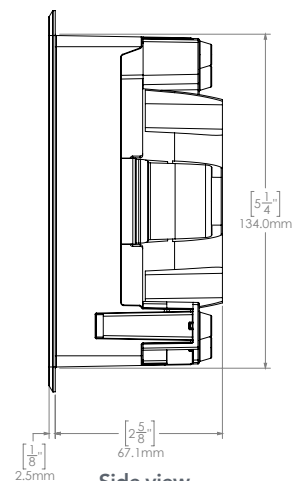

FM-F65SW / FM-F65SB

Side view

MARKETING RESOURCES

Visit

[RESOURCES.FUSIONENTERTAINMENT.COM/MARINE](https://resources.fusionentertainment.com/marine)

Visit the **Resource Centre** and get the latest articles, marketing assets, industry news and more.