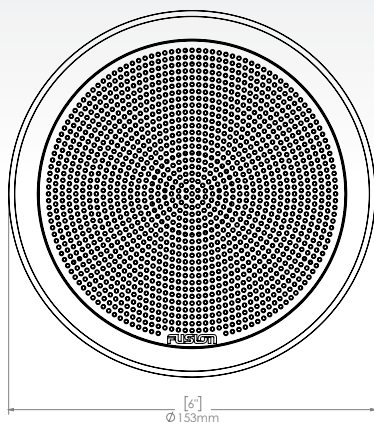

GIFT BOX DIMENSIONS

7.7" FM SERIES

(W) 421mm [16-9/16"]
(H) 214mm [8-7/16"]
(D) 120mm [4-3/4"]

6.5" FM SERIES

(W) 361mm [14-1/4"]
(H) 184mm [7-1/4"]
(D) 105mm [4-3/16"]

PRODUCT CODES

FUSION CODE	GARMIN PN	EAN-13 BARCODE
FM-F77RW	010-02300-00	0753759236762
FM-F77RB	010-02300-01	0753759236779
FM-F77SW	010-02300-10	0753759236786
FM-F77SB	010-02300-11	0753759236793
FM-F65RW	010-02299-00	0753759236724
FM-F65RB	010-02299-01	0753759236731
FM-F65SW	010-02299-10	0753759236748
FM-F65SB	010-02299-11	0753759236755

FM SERIES SPEAKERS

FLUSH MOUNT
MARINE SPEAKERS

TECHNICAL DRAWINGS

FM-F77RW / FM-F77RB

Front view

Side view

FM-F77SW / FM-F77SB

Front view

Side view

FM SERIES SPEAKERS

FLUSH MOUNT
MARINE SPEAKERS

TECHNICAL DRAWINGS

FM-F65RW / FM-F65RB

Front view

Side view

FM-F65SW / FM-F65SB