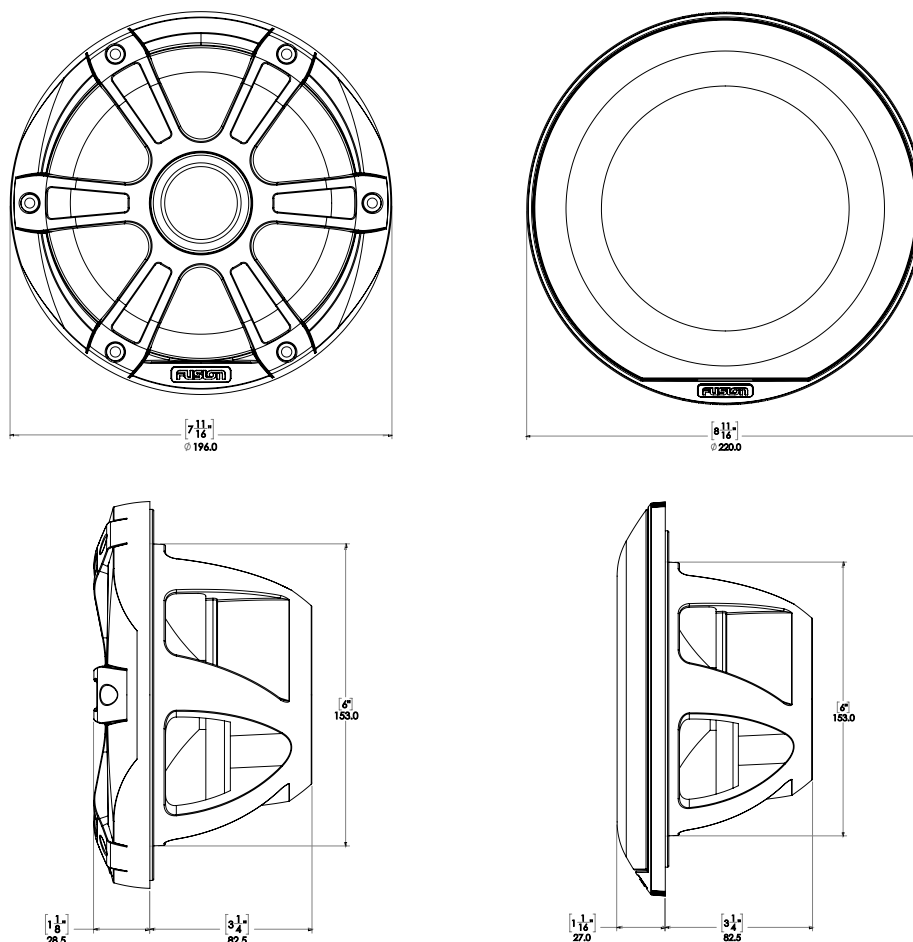

GIFT BOX DIMENSIONS

8.8" SPORTS / CLASSIC

(W) 528 mm [20-13/16"]
(H) 260 mm [10-1/4"]
(D) 165 mm [6-1/2"]

7.7" SPORTS

(W) 228 mm [9"]
(H) 143 mm [5-5/8"]
(D) 452 mm [17-13/16"]

7.7" CLASSIC

(W) 248 mm [9-3/4"]
(H) 143 mm [5-5/8"]
(D) 497 mm [19-9/16"]

6.5" SPORTS

(W) 218 mm [8-9/16"]
(H) 133 mm [5-1/4"]
(D) 412 mm [16-1/4"]

6.5" CLASSIC

(W) 228 mm [9"]
(H) 133 mm [5-1/4"]
(D) 457 mm [18"]

PRODUCT CODES

FUSION CODE	GARMIN PN	EAN-13 BARCODE	FUSION CODE	GARMIN PN	EAN-13 BARCODE
SG-F652W	010-02432-00	0753759254544	SG-F882W	010-02434-00	0753759254667
SG-FL652SPW	010-02432-10	0753759254551	SG-FL882SPW	010-02434-10	0753759254674
SG-FL652SPC	010-02432-11	0753759254568	SG-FL882SPC	010-02434-11	0753759254681
SG-F772W	010-02433-00	0753759254605			
SG-FL772SPW	010-02433-10	0753759254612			
SG-FL772SPC	010-02433-11	0753759254629			

TECHNICAL DRAWINGS

6.5" SIGNATURE SERIES 3 (SG-FL652SPW, SG-FL652SPC, SG-F652W)

SPORTS

CLASSIC

7.7" SIGNATURE SERIES 3 (SG-FL772SPW, SG-FL772SPC, SG-F772W)

SPORTS

CLASSIC

8.8" SIGNATURE SERIES 3 (SG-FL882SPW, SG-FL882SPC, SG-F882W)