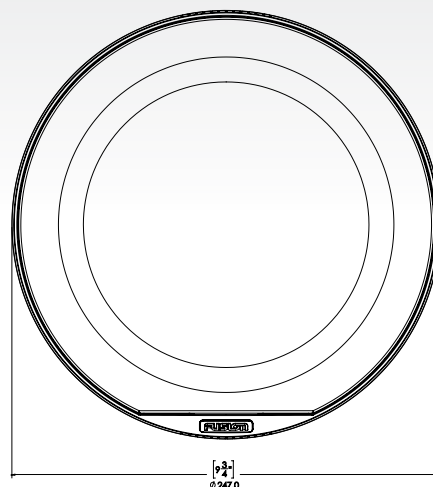

6.5" SPORTS

(W) 218 mm [8-9/16"]
(H) 133 mm [5-1/4"]
(D) 412 mm [16-1/4"]

6.5" CLASSIC

(W) 228 mm [9"]
(H) 133 mm [5-1/4"]
(D) 457 mm [18"]

PRODUCT CODES

FUSION CODE	GARMIN PN	EAN-13 BARCODE	FUSION CODE	GARMIN PN	EAN-13 BARCODE
SG-F652W	010-02432-00	0753759254544	SG-F882W	010-02434-00	0753759254667
SG-FL652SPW	010-02432-10	0753759254551	SG-FL882SPW	010-02434-10	0753759254674
SG-FL652SPC	010-02432-11	0753759254568	SG-FL882SPC	010-02434-11	0753759254681
SG-F772W	010-02433-00	0753759254605			
SG-FL772SPW	010-02433-10	0753759254612			
SG-FL772SPC	010-02433-11	0753759254629			

TECHNICAL DRAWINGS

6.5" SIGNATURE SERIES 3 (SG-FL652SPW, SG-FL652SPC, SG-F652W)

SPORTS

CLASSIC

7.7" SIGNATURE SERIES 3 (SG-FL772SPW, SG-FL772SPC, SG-F772W)

SPORTS

CLASSIC

8.8" SIGNATURE SERIES 3 (SG-FL882SPW, SG-FL882SPC, SG-F882W)