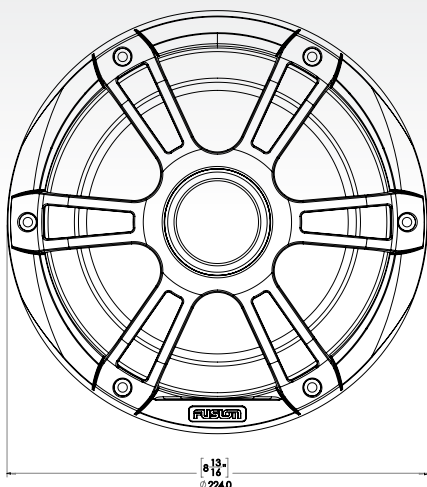

GIFT BOX DIMENSIONS

8.8" SPORTS / CLASSIC

(W) 528 mm [20-13/16"]
(H) 260 mm [10-1/4"]
(D) 165 mm [6-1/2"]

7.7" SPORTS

(W) 228 mm [9"]
(H) 143 mm [5-5/8"]
(D) 452 mm [17-13/16"]

7.7" CLASSIC

(W) 248 mm [9-3/4"]
(H) 143 mm [5-5/8"]
(D) 497 mm [19-9/16"]

6.5" SPORTS

(W) 218 mm [8-9/16"]
(H) 133 mm [5-1/4"]
(D) 412 mm [16-1/4"]

6.5" CLASSIC

(W) 228 mm [9"]
(H) 133 mm [5-1/4"]
(D) 457 mm [18"]

PRODUCT CODES

FUSION CODE	GARMIN PN	EAN-13 BARCODE	FUSION CODE	GARMIN PN	EAN-13 BARCODE
SG-F652W	010-02432-00	0753759254544	SG-F882W	010-02434-00	0753759254667
SG-FL652SPW	010-02432-10	0753759254551	SG-FL882SPW	010-02434-10	0753759254674
SG-FL652SPC	010-02432-11	0753759254568	SG-FL882SPC	010-02434-11	0753759254681
SG-F772W	010-02433-00	0753759254605			
SG-FL772SPW	010-02433-10	0753759254612			
SG-FL772SPC	010-02433-11	0753759254629			

TECHNICAL DRAWINGS

6.5" SIGNATURE SERIES 3 (SG-FL652SPW, SG-FL652SPC, SG-F652W)

SPORTS

CLASSIC

7.7" SIGNATURE SERIES 3 (SG-FL772SPW, SG-FL772SPC, SG-F772W)

SPORTS

CLASSIC

8.8" SIGNATURE SERIES 3 (SG-FL882SPW, SG-FL882SPC, SG-F882W)