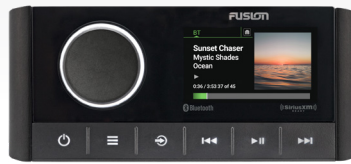

APOLLO RA670

MS-RA670 | SKU 010-02138-00

Award-winning innovation re-embodied, the new Apollo RA670 features Fusion's DSP technology, PartyBus™* capability, over-the-air software updates*, Wi-Fi audio streaming* with Apple AirPlay® 2*, Multi-Zone™ technology in up to 3 Zones, optical audio input, Fusion-Link™ integration, and an optically bonded 2.7" color display - the RA670 is truly a powerful extension of the Apollo Series.

* When connected to a wireless network router or integrated into a Wi-Fi enabled Apollo Series stereo network.