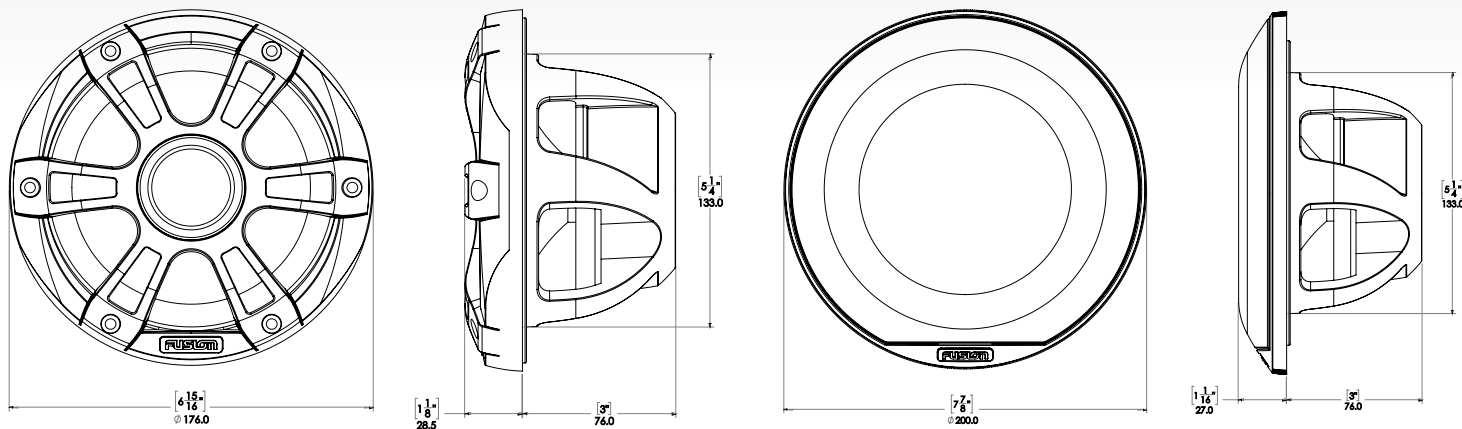

GIFT BOX DIMENSIONS

8.8" SPORTS / CLASSIC

(W) 528 mm [20-13/16"]
(H) 260 mm [10-1/4"]
(D) 165 mm [6-1/2"]

7.7" SPORTS

(W) 228 mm [9"]
(H) 143 mm [5-5/8"]
(D) 452 mm [17-13/16"]

7.7" CLASSIC

(W) 248 mm [9-3/4"]
(H) 143 mm [5-5/8"]
(D) 497 mm [19-9/16"]

6.5" SPORTS

(W) 218 mm [8-9/16"]
(H) 133 mm [5-1/4"]
(D) 412 mm [16-1/4"]

6.5" CLASSIC

(W) 228 mm [9"]
(H) 133 mm [5-1/4"]
(D) 457 mm [18"]

PRODUCT CODES

FUSION CODE	GARMIN PN	EAN-13 BARCODE	FUSION CODE	GARMIN PN	EAN-13 BARCODE
SG-F652W	010-02432-00	0753759254544	SG-F882W	010-02434-00	0753759254667
SG-FL652SPW	010-02432-10	0753759254551	SG-FL882SPW	010-02434-10	0753759254674
SG-FL652SPC	010-02432-11	0753759254568	SG-FL882SPC	010-02434-11	0753759254681
SG-F772W	010-02433-00	0753759254605			
SG-FL772SPW	010-02433-10	0753759254612			
SG-FL772SPC	010-02433-11	0753759254629			

TECHNICAL DRAWINGS

6.5" SIGNATURE SERIES 3 (SG-FL652SPW, SG-FL652SPC, SG-F652W)

SPORTS

CLASSIC

7.7" SIGNATURE SERIES 3 (SG-FL772SPW, SG-FL772SPC, SG-F772W)

SPORTS

CLASSIC

8.8" SIGNATURE SERIES 3 (SG-FL882SPW, SG-FL882SPC, SG-F882W)