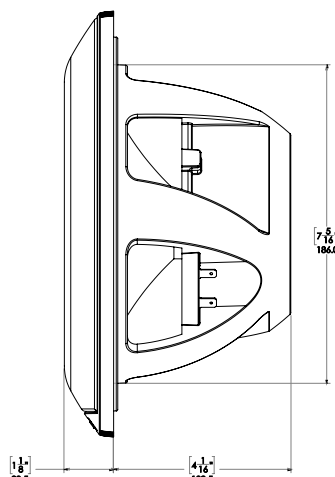

CLASSIC

MARKETING RESOURCES

Visit

FUSIONENTERTAINMENT.COM/RESOURCES

Visit the **Resource Center** and get the latest articles, marketing assets, industry news and more.