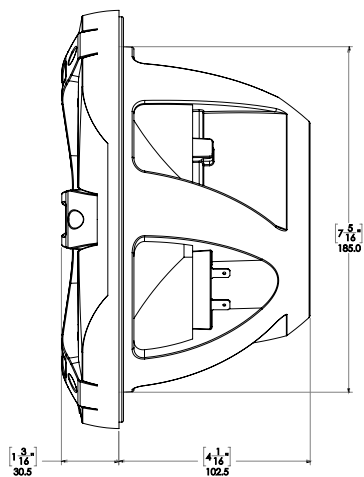

GIFT BOX DIMENSIONS

8.8" SPORTS / CLASSIC

(W) 528 mm [20-13/16"]
(H) 260 mm [10-1/4"]
(D) 165 mm [6-1/2"]

7.7" SPORTS

(W) 228 mm [9"]
(H) 143 mm [5-5/8"]
(D) 452 mm [17-13/16"]

7.7" CLASSIC

(W) 248 mm [9-3/4"]
(H) 143 mm [5-5/8"]
(D) 497 mm [19-9/16"]

6.5" SPORTS

(W) 218 mm [8-9/16"]
(H) 133 mm [5-1/4"]
(D) 412 mm [16-1/4"]

6.5" CLASSIC

(W) 228 mm [9"]
(H) 133 mm [5-1/4"]
(D) 457 mm [18"]

PRODUCT CODES

FUSION CODE	GARMIN PN	EAN-13 BARCODE	FUSION CODE	GARMIN PN	EAN-13 BARCODE
SG-F652W	010-02432-00	0753759254544	SG-F882W	010-02434-00	0753759254667
SG-FL652SPW	010-02432-10	0753759254551	SG-FL882SPW	010-02434-10	0753759254674
SG-FL652SPC	010-02432-11	0753759254568	SG-FL882SPC	010-02434-11	0753759254681
SG-F772W	010-02433-00	0753759254605			
SG-FL772SPW	010-02433-10	0753759254612			
SG-FL772SPC	010-02433-11	0753759254629			

TECHNICAL DRAWINGS

6.5" SIGNATURE SERIES 3 (SG-FL652SPW, SG-FL652SPC, SG-F652W)

SPORTS

CLASSIC

7.7" SIGNATURE SERIES 3 (SG-FL772SPW, SG-FL772SPC, SG-F772W)

SPORTS

CLASSIC

8.8" SIGNATURE SERIES 3 (SG-FL882SPW, SG-FL882SPC, SG-F882W)