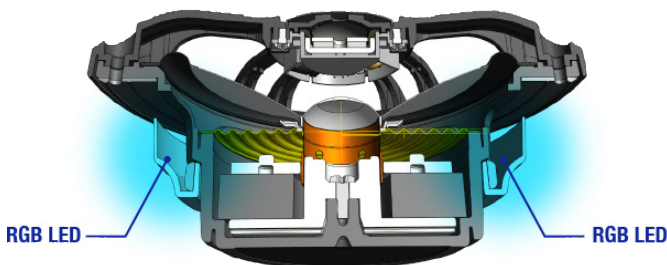

ME-Series Speakers

Pioneer ME-series speakers are protected from the effects of sun and water exposure, meeting both IPX7 and ASTM D4329 certification to achieve all-weather reliability. Mica Reinforced IMPP monocoque cone with butyl rubber surround, constructed using an advanced in-mold bonding technique for superior water resistance while maintaining high quality, powerful sound. The symmetrical motor design with high strength suspension is optimized to provide stability, linearity and clear, low distortion sound reproduction. Lightweight polyimide (PI) tweeter diaphragm and uniquely shaped wave guide provides natural and clear vocals with wide dispersion. The TS-ME650FS comes with two sleek modern grilles, one in black and the other in a white finish that cosmetically integrate seamlessly into marine interiors and cabin designs.

- Lightweight PI tweeter diaphragm and uniquely shaped wave guide provides natural and clear vocals with wide dispersion
- Detachable tweeter allows to interchange grille (White or Black).

- Shallow grille design
- Mica reinforced IMPP monocoque cone is a seamless cone that can transmit sound vibration directly and completely protects against water
- Optimized symmetrical motor design provides linearity and clear, low distortion sound reproduction

Optional UD-ME650LED RGB LED Light Kit

Add illumination to the woofer cone for an enhanced personalization and cosmetic integration with the IPX7-rated UD-ME650LED RGB LED light kit (Sold Separately).

RGB LED KIT