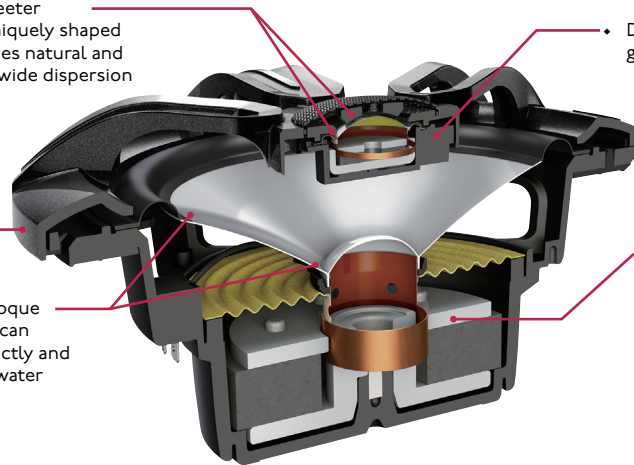

Pioneer

TS-ME650FS 6-1/2" Marine 2 Way Speaker with 250 Watts Max and Sports Grille Design

- 75 Watts Nominal Power
- IPX7 Rated
- Rated ASTM D4329 for UV Exposure
- Mica reinforced IMPP Monocoque Cone
- Detachable Tweeter Allowing for Interchangeable Grilles (White and Black Grilles Included)

ME-Series Speakers

Pioneer ME-series speakers are protected from the effects of sun and water exposure, meeting both IPX7 and ASTM D4329 certification to achieve all-weather reliability. Mica Reinforced IMPP monocoque cone with butyl rubber surround, constructed using an advanced in-mold bonding technique for superior water resistance while maintaining high quality, powerful sound. The symmetrical motor design with high strength suspension is optimized to provide stability, linearity and clear, low distortion sound reproduction. Lightweight polyimide (PI) tweeter diaphragm and uniquely shaped wave guide provides natural and clear vocals with wide dispersion. The TS-ME650FS comes with two sleek modern grilles, one in black and the other in a white finish that cosmetically integrate seamlessly into marine interiors and cabin designs.

- Lightweight PI tweeter diaphragm and uniquely shaped wave guide provides natural and clear vocals with wide dispersion
- Detachable tweeter allows to interchange grille (White or Black).

- Shallow grille design
- Mica reinforced IMPP monocoque cone is a seamless cone that can transmit sound vibration directly and completely protects against water
- Optimized symmetrical motor design provides linearity and clear, low distortion sound reproduction