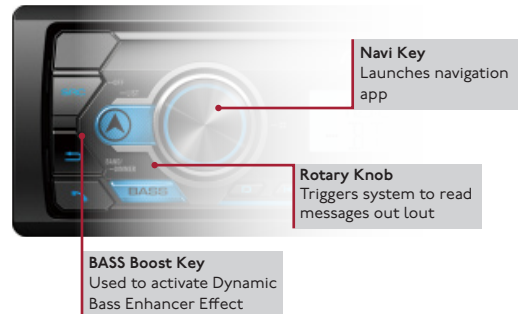

Integrate Your Smartphone with Your Receiver

Pioneer Smart Sync is a highly evolved technology that links your smartphone to Pioneer car audio and entertainment systems. By utilizing more of your smartphone's features, it expands, evolves and furthers the enjoyment of every moment you spend in your car. With the Pioneer Smart Sync app, you can bring your smartphone's maps, messages, and music together in the car. To learn more about the Pioneer Smart Sync app, visit www.pioneer-carglobal.com/pss.

The MVH-S310BT features buttons such as Navi, BASS Boost and a Rotary knob that are optimized with the Pioneer Smart Sync App.

Download the Pioneer Smart Sync app on the Apple® App Store and Google Play Store.

Download on the App Store

GET IT ON Google Play